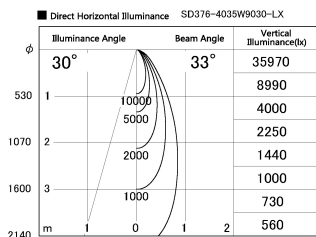

Item no. SD376-4035W9030-LX

Series Name: cledy versa L-G tracklight

Installation	Track mount
Type	cledy versa L-G tracklight
Fixture wattage	38.5W
Beam angle	33deg
Color Temp.	3000K
CRI	Ra>90
Luminous	3776 lm
Body	Die-castaluminumalloy
Body finish	White
Trim finish	White
Reflector finish	N/A
IP Rate	IP20
Light source	COB module
Input Voltage	AC220~240V
Dimming Type	Non-Dimmable
Certificate	CE,CCC
Cut Hole	N/A