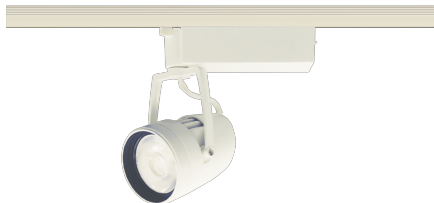

Item no. SD376-4035W9030-LX

Series Name: cledy versa L-G tracklight

Installation	Track mount
Type	cledy versa L-G tracklight
Fixture wattage	38.5W
Beam angle	33deg
Color Temp.	3000K
CRI	Ra>90
Luminous	3776 lm
Body	Die-castaluminumalloy
Body finish	White
Trim finish	White
Reflector finish	N/A
IP Rate	IP20
Light source	COB module
Input Voltage	AC220~240V
Dimming Type	Non-Dimmable
Certificate	CE,CCC
Cut Hole	N/A