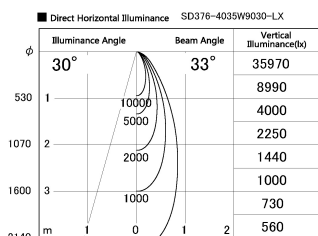

Item no. SD376-4035W9030-LX

Series Name: cledy versa L-G tracklight

Installation	Track mount
Type	cledy versa L-G tracklight
Fixture wattage	38.5W
Beam angle	33deg
Color Temp.	3000K
CRI	Ra>90
Luminous	3776 lm
Body	Die-castaluminumalloy
Body finish	White
Trim finish	White
Reflector finish	N/A
IP Rate	IP20
Light source	COB module
Input Voltage	AC220~240V
Dimming Type	Non-Dimmable
Certificate	CE,CCC
Cut Hole	N/A