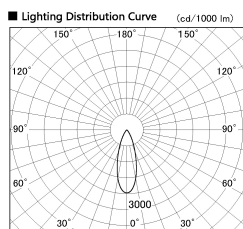

Item no. SD376-4035W9030-LX

Series Name: cledy versa L-G tracklight

Installation	Track mount
Type	cledy versa L-G tracklight
Fixture wattage	38.5W
Beam angle	33deg
Color Temp.	3000K
CRI	Ra>90
Luminous	3776 lm
Body	Die-castaluminumalloy
Body finish	White
Trim finish	White
Reflector finish	N/A
IP Rate	IP20
Light source	COB module
Input Voltage	AC220~240V
Dimming Type	Non-Dimmable
Certificate	CE,CCC
Cut Hole	N/A