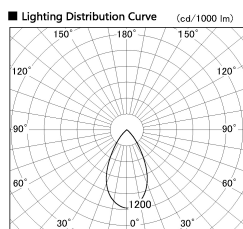

Item no. SD376-4055W9030-LX

Series Name: cledy versa L-G tracklight

Installation	Track mount
Type	cledy versa L-G tracklight
Fixture wattage	38.5W
Beam angle	54deg
Color Temp.	3000K
CRI	Ra>90
Luminous	3629 lm
Body	Die-castaluminumalloy
Body finish	White
Trim finish	White
Reflector finish	N/A
IP Rate	IP20
Light source	COB module
Input Voltage	AC220~240V
Dimming Type	Non-Dimmable
Certificate	CE,CCC
Cut Hole	N/A