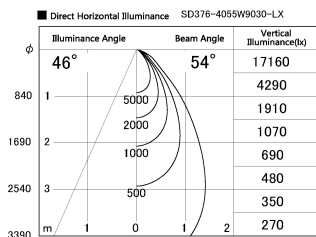

Item no. SD376-4055W9030-LX

Series Name: cledy versa L-G tracklight

Installation	Track mount
Type	cledy versa L-G tracklight
Fixture wattage	38.5W
Beam angle	54deg
Color Temp.	3000K
CRI	Ra>90
Luminous	3629 lm
Body	Die-castaluminumalloy
Body finish	White
Trim finish	White
Reflector finish	N/A
IP Rate	IP20
Light source	COB module
Input Voltage	AC220~240V
Dimming Type	Non-Dimmable
Certificate	CE,CCC
Cut Hole	N/A