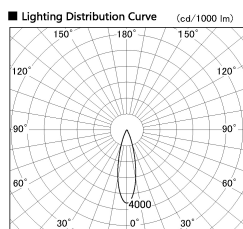

Item no. SD376-3725W9030-LX

Series Name: cledy versa L-G tracklight

Installation	Track mount
Type	cledy versa L-G tracklight
Fixture wattage	35.5W
Beam angle	26deg
Color Temp.	3000K
CRI	Ra>90
Luminous	3489 lm
Body	Die-castaluminumalloy
Body finish	White
Trim finish	White
Reflector finish	N/A
IP Rate	IP20
Light source	COB module
Input Voltage	AC220~240V
Dimming Type	Non-Dimmable
Certificate	CE,CCC
Cut Hole	N/A