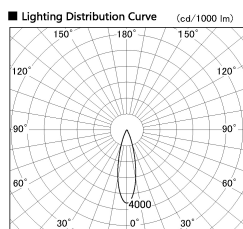

Item no. SD376-3725W9030-LX

Series Name: cledy versa L-G tracklight

■ Direct Horizontal Illuminance SD376-3725W9030-LX

φ	Illuminance Angle	Beam Angle	Vertical Illuminance (lx)
440	25°	26°	51540
880			12890
1330			5730
1770			3220
			2060
			1430
			1050
			810

Installation	Track mount
Type	cledy versa L-G tracklight
Fixture wattage	35.5W
Beam angle	26deg
Color Temp.	3000K
CRI	Ra>90
Luminous	3489 lm
Body	Die-castaluminumalloy
Body finish	White
Trim finish	White
Reflector finish	N/A
IP Rate	IP20
Light source	COB module
Input Voltage	AC220~240V
Dimming Type	Non-Dimmable
Certificate	CE,CCC
Cut Hole	N/A