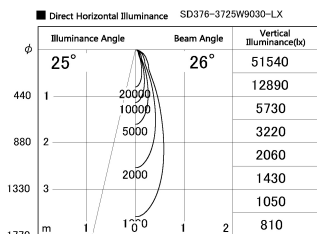

Item no. SD376-3725W9030-LX

Series Name: cledy versa L-G tracklight

Installation	Track mount
Type	cledy versa L-G tracklight
Fixture wattage	35.5W
Beam angle	26deg
Color Temp.	3000K
CRI	Ra>90
Luminous	3489 lm
Body	Die-castaluminumalloy
Body finish	White
Trim finish	White
Reflector finish	N/A
IP Rate	IP20
Light source	COB module
Input Voltage	AC220~240V
Dimming Type	Non-Dimmable
Certificate	CE,CCC
Cut Hole	N/A