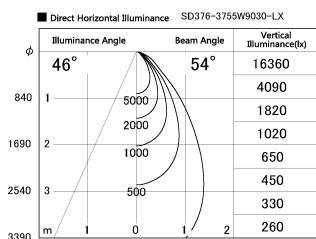

Item no. SD376-3755W9030-LX

Series Name: cledy versa L-G tracklight

Installation	Track mount
Type	cledy versa L-G tracklight
Fixture wattage	35.5W
Beam angle	54deg
Color Temp.	3000K
CRI	Ra>90
Luminous	3467 lm
Body	Die-castaluminumalloy
Body finish	White
Trim finish	White
Reflector finish	N/A
IP Rate	IP20
Light source	COB module
Input Voltage	AC220~240V
Dimming Type	Non-Dimmable
Certificate	CE,CCC
Cut Hole	N/A