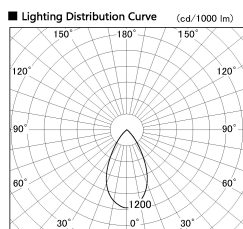

Item no. SD376-3755W9030-LX

Series Name: cledy versa L-G tracklight

Installation	Track mount
Type	cledy versa L-G tracklight
Fixture wattage	35.5W
Beam angle	54deg
Color Temp.	3000K
CRI	Ra>90
Luminous	3467 lm
Body	Die-castaluminumalloy
Body finish	White
Trim finish	White
Reflector finish	N/A
IP Rate	IP20
Light source	COB module
Input Voltage	AC220~240V
Dimming Type	Non-Dimmable
Certificate	CE,CCC
Cut Hole	N/A