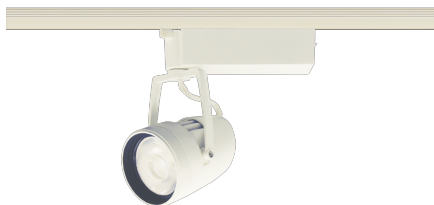

Item no. SD376-3215W9030-LX

Series Name: cledy versa L-G tracklight

■ Direct Horizontal Illuminance SD376-3215W9030-LX

φ	Illuminance Angle	Beam Angle	Vertical Illuminance (lx)
240	14°	15°	117860
1	50000		29470
	20000		13100
480	10000		7370
2	5000		4710
730			3270
3			2410
980			1840

Installation	Track mount
Type	cledy versa L-G tracklight
Fixture wattage	32W
Beam angle	15deg
Color Temp.	3000K
CRI	Ra>90
Luminous	2515 lm
Body	Die-castaluminumalloy
Body finish	White
Trim finish	White
Reflector finish	N/A
IP Rate	IP20
Light source	COB module
Input Voltage	AC220~240V
Dimming Type	Non-Dimmable
Certificate	CE,CCC
Cut Hole	N/A