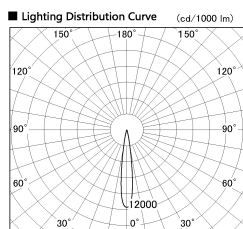

Item no. SD376-3215W9030-LX

Series Name: cledy versa L-G tracklight

■ Direct Horizontal Illuminance SD376-3215W9030-LX

φ	Illuminance Angle	Beam Angle	Vertical Illuminance (lx)
240	14°	15°	117860
1	50000		29470
	20000		13100
480	10000		7370
2	5000		4710
730			3270
3			2410
980			1840

Installation	Track mount
Type	cledy versa L-G tracklight
Fixture wattage	32W
Beam angle	15deg
Color Temp.	3000K
CRI	Ra>90
Luminous	2515 lm
Body	Die-castaluminumalloy
Body finish	White
Trim finish	White
Reflector finish	N/A
IP Rate	IP20
Light source	COB module
Input Voltage	AC220~240V
Dimming Type	Non-Dimmable
Certificate	CE,CCC
Cut Hole	N/A