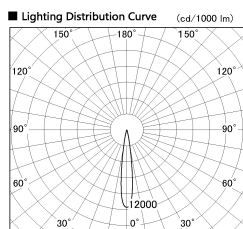

Item no. SD376-3215W9030-LX

Series Name: cledy versa L-G tracklight

■ Direct Horizontal Illuminance SD376-3215W9030-LX

φ	Illuminance Angle	Beam Angle	Vertical Illuminance (lx)
1	14°	15°	117860
240	50000		29470
	20000		13100
480	10000		7370
	5000		4710
730			3270
			2410
980			1840

Installation	Track mount
Type	cledy versa L-G tracklight
Fixture wattage	32W
Beam angle	15deg
Color Temp.	3000K
CRI	Ra>90
Luminous	2515 lm
Body	Die-castaluminumalloy
Body finish	White
Trim finish	White
Reflector finish	N/A
IP Rate	IP20
Light source	COB module
Input Voltage	AC220~240V
Dimming Type	Non-Dimmable
Certificate	CE,CCC
Cut Hole	N/A