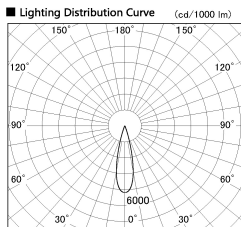

Item no. SD376-3225W9030-LX

Series Name: cledy versa L-G tracklight

■ Direct Horizontal Illuminance SD376-3225W9030-LX

φ	Illuminance Angle	Beam Angle	Vertical Illuminance (lx)
420	24°	25°	53080
850	2		13270
1270	2		5900
1700	3		3320
	1	1	2120
	1	2	1470
	1	2	1080
	1	2	830

Installation	Track mount
Type	cledy versa L-G tracklight
Fixture wattage	32W
Beam angle	25deg
Color Temp.	3000K
CRI	Ra>90
Luminous	2641 lm
Body	Die-castaluminumalloy
Body finish	White
Trim finish	White
Reflector finish	N/A
IP Rate	IP20
Light source	COB module
Input Voltage	AC220~240V
Dimming Type	Non-Dimmable
Certificate	CE,CCC
Cut Hole	N/A