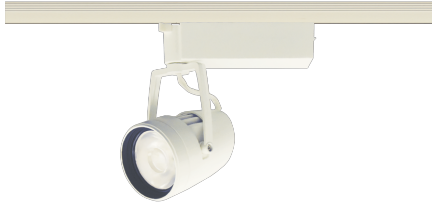

Item no. SD376-3225W9030-LX

Series Name: cledy versa L-G tracklight

■ Direct Horizontal Illuminance SD376-3225W9030-LX

φ	Illuminance Angle	Beam Angle	Vertical Illuminance (lx)	
420	24°	25°	53080	
1			13270	
850			5900	
2			3320	
1270			2120	
3			1470	
1700			1080	
m	1	1 0 0	1 2	830

Installation	Track mount
Type	cledy versa L-G tracklight
Fixture wattage	32W
Beam angle	25deg
Color Temp.	3000K
CRI	Ra>90
Luminous	2641 lm
Body	Die-castaluminumalloy
Body finish	White
Trim finish	White
Reflector finish	N/A
IP Rate	IP20
Light source	COB module
Input Voltage	AC220~240V
Dimming Type	Non-Dimmable
Certificate	CE,CCC
Cut Hole	N/A