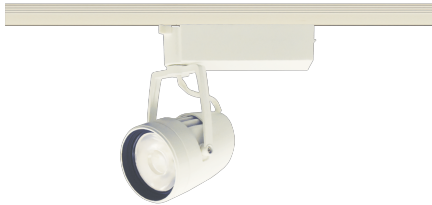

Item no. SD376-3225W9030-LX

Series Name: cledy versa L-G tracklight

■ Direct Horizontal Illuminance SD376-3225W9030-LX

φ	Illuminance Angle	Beam Angle	Vertical Illuminance (lx)
420	24°	25°	53080
850	2		13270
1270	2		5900
1700	3		3320
	1	1	2120
	1	2	1470
	1	2	1080
	1	2	830

Installation	Track mount
Type	cledy versa L-G tracklight
Fixture wattage	32W
Beam angle	25deg
Color Temp.	3000K
CRI	Ra>90
Luminous	2641 lm
Body	Die-castaluminumalloy
Body finish	White
Trim finish	White
Reflector finish	N/A
IP Rate	IP20
Light source	COB module
Input Voltage	AC220~240V
Dimming Type	Non-Dimmable
Certificate	CE,CCC
Cut Hole	N/A