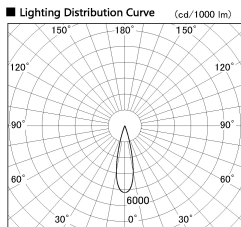

Item no. SD376-3225W9030-LX

Series Name: cledy versa L-G tracklight

■ Direct Horizontal Illuminance SD376-3225W9030-LX

φ	Illuminance Angle	Beam Angle	Vertical Illuminance (lx)	
420	24°	25°	53080	
1			13270	
850			5900	
2			3320	
1270			2120	
3			1470	
1700			1080	
m	1	1 0 0	1 2	830

Installation	Track mount
Type	cledy versa L-G tracklight
Fixture wattage	32W
Beam angle	25deg
Color Temp.	3000K
CRI	Ra>90
Luminous	2641 lm
Body	Die-castaluminumalloy
Body finish	White
Trim finish	White
Reflector finish	N/A
IP Rate	IP20
Light source	COB module
Input Voltage	AC220~240V
Dimming Type	Non-Dimmable
Certificate	CE,CCC
Cut Hole	N/A