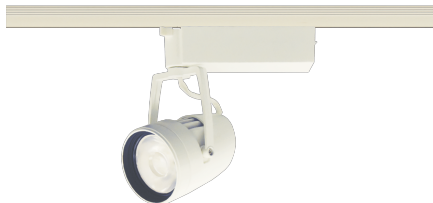

Item no. SD376-3235W9030-LX

Series Name: cledy versa L-G tracklight

Installation	Track mount
Type	cledy versa L-G tracklight
Fixture wattage	32W
Beam angle	39deg
Color Temp.	3000K
CRI	Ra>90
Luminous	2707 lm
Body	Die-castaluminumalloy
Body finish	White
Trim finish	White
Reflector finish	N/A
IP Rate	IP20
Light source	COB module
Input Voltage	AC220~240V
Dimming Type	Non-Dimmable
Certificate	CE,CCC
Cut Hole	N/A