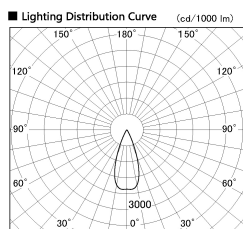

Item no. SD376-3235W9030-LX

Series Name: cledy versa L-G tracklight

Installation	Track mount
Type	cledy versa L-G tracklight
Fixture wattage	32W
Beam angle	39deg
Color Temp.	3000K
CRI	Ra>90
Luminous	2707 lm
Body	Die-castaluminumalloy
Body finish	White
Trim finish	White
Reflector finish	N/A
IP Rate	IP20
Light source	COB module
Input Voltage	AC220~240V
Dimming Type	Non-Dimmable
Certificate	CE,CCC
Cut Hole	N/A