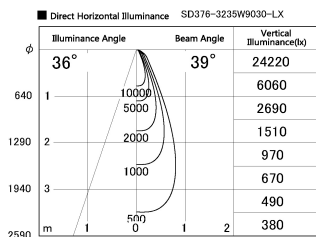

Item no. SD376-3235W9030-LX

Series Name: cledy versa L-G tracklight

Installation	Track mount
Type	cledy versa L-G tracklight
Fixture wattage	32W
Beam angle	39deg
Color Temp.	3000K
CRI	Ra>90
Luminous	2707 lm
Body	Die-castaluminumalloy
Body finish	White
Trim finish	White
Reflector finish	N/A
IP Rate	IP20
Light source	COB module
Input Voltage	AC220~240V
Dimming Type	Non-Dimmable
Certificate	CE,CCC
Cut Hole	N/A