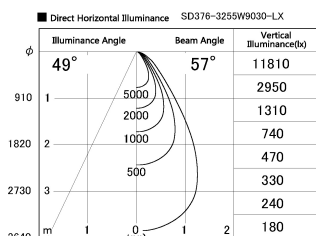

Item no. SD376-3255W9030-LX

Series Name: cledy versa L-G tracklight

Installation	Track mount
Type	cledy versa L-G tracklight
Fixture wattage	32W
Beam angle	57deg
Color Temp.	3000K
CRI	Ra>90
Luminous	2595 lm
Body	Die-castaluminumalloy
Body finish	White
Trim finish	White
Reflector finish	N/A
IP Rate	IP20
Light source	COB module
Input Voltage	AC220~240V
Dimming Type	Non-Dimmable
Certificate	CE,CCC
Cut Hole	N/A