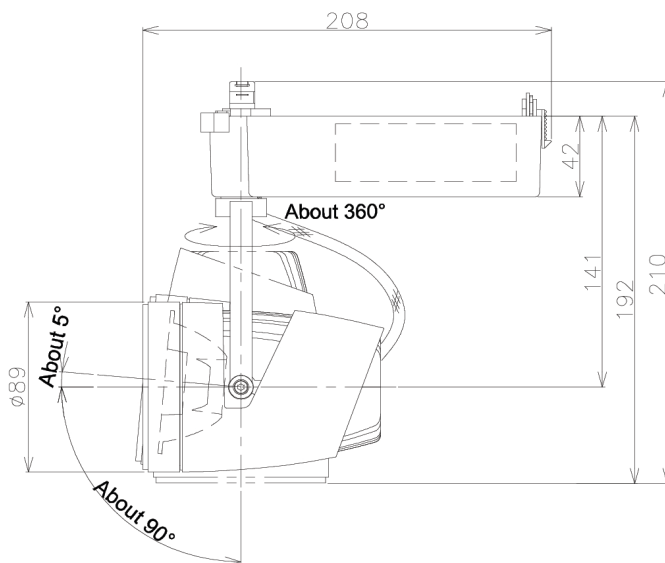

Item no. SD376-3255W9030-LX

Series Name: cledy versa L-G tracklight

Installation	Track mount
Type	cledy versa L-G tracklight
Fixture wattage	32W
Beam angle	57deg
Color Temp.	3000K
CRI	Ra>90
Luminous	2595 lm
Body	Die-castaluminumalloy
Body finish	White
Trim finish	White
Reflector finish	N/A
IP Rate	IP20
Light source	COB module
Input Voltage	AC220~240V
Dimming Type	Non-Dimmable
Certificate	CE,CCC
Cut Hole	N/A