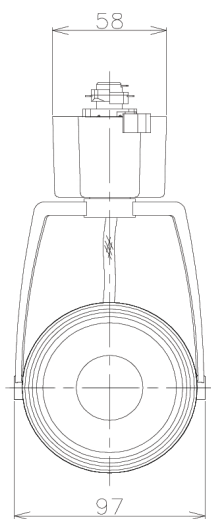

Item no. SD376-3255W9030-LX

Series Name: cledy versa L-G tracklight

Installation	Track mount
Type	cledy versa L-G tracklight
Fixture wattage	32W
Beam angle	57deg
Color Temp.	3000K
CRI	Ra>90
Luminous	2595 lm
Body	Die-castaluminumalloy
Body finish	White
Trim finish	White
Reflector finish	N/A
IP Rate	IP20
Light source	COB module
Input Voltage	AC220~240V
Dimming Type	Non-Dimmable
Certificate	CE,CCC
Cut Hole	N/A