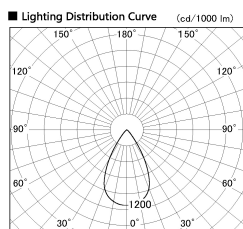

Item no. SD376-3255W9030-LX

Series Name: cledy versa L-G tracklight

Installation	Track mount
Type	cledy versa L-G tracklight
Fixture wattage	32W
Beam angle	57deg
Color Temp.	3000K
CRI	Ra>90
Luminous	2595 lm
Body	Die-castaluminumalloy
Body finish	White
Trim finish	White
Reflector finish	N/A
IP Rate	IP20
Light source	COB module
Input Voltage	AC220~240V
Dimming Type	Non-Dimmable
Certificate	CE,CCC
Cut Hole	N/A