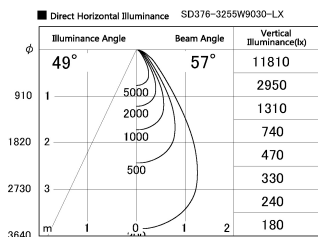

Item no. SD376-3255W9030-LX

Series Name: cledy versa L-G tracklight

Installation	Track mount
Type	cledy versa L-G tracklight
Fixture wattage	32W
Beam angle	57deg
Color Temp.	3000K
CRI	Ra>90
Luminous	2595 lm
Body	Die-castaluminumalloy
Body finish	White
Trim finish	White
Reflector finish	N/A
IP Rate	IP20
Light source	COB module
Input Voltage	AC220~240V
Dimming Type	Non-Dimmable
Certificate	CE,CCC
Cut Hole	N/A