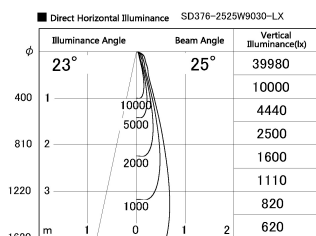

Item no. SD376-2525W9030-LX

Series Name: cledy versa L-G tracklight

Installation	Track mount
Type	cledy versa L-G tracklight
Fixture wattage	24W
Beam angle	25deg
Color Temp.	3000K
CRI	Ra>90
Luminous	1951 lm
Body	Die-castaluminumalloy
Body finish	White
Trim finish	White
Reflector finish	N/A
IP Rate	IP20
Light source	COB module
Input Voltage	AC220~240V
Dimming Type	Non-Dimmable
Certificate	CE,CCC
Cut Hole	N/A