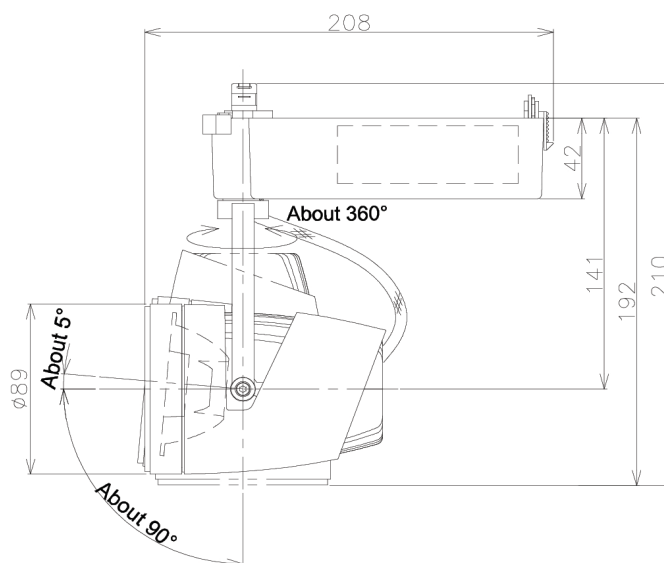

Item no. SD376-2525W9030-LX

Series Name: cledy versa L-G tracklight

Installation	Track mount
Type	cledy versa L-G tracklight
Fixture wattage	24W
Beam angle	25deg
Color Temp.	3000K
CRI	Ra>90
Luminous	1951 lm
Body	Die-castaluminumalloy
Body finish	White
Trim finish	White
Reflector finish	N/A
IP Rate	IP20
Light source	COB module
Input Voltage	AC220~240V
Dimming Type	Non-Dimmable
Certificate	CE,CCC
Cut Hole	N/A