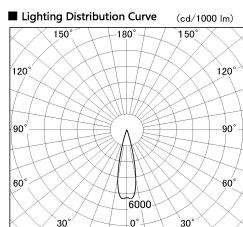

Item no. SD376-2525W9030-LX

Series Name: cledy versa L-G tracklight

Installation	Track mount
Type	cledy versa L-G tracklight
Fixture wattage	24W
Beam angle	25deg
Color Temp.	3000K
CRI	Ra>90
Luminous	1951 lm
Body	Die-castaluminumalloy
Body finish	White
Trim finish	White
Reflector finish	N/A
IP Rate	IP20
Light source	COB module
Input Voltage	AC220~240V
Dimming Type	Non-Dimmable
Certificate	CE,CCC
Cut Hole	N/A