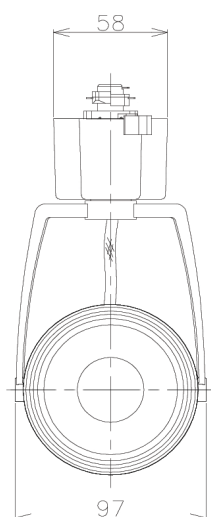

Item no. SD376-2525W9030-LX

Series Name: cledy versa L-G tracklight

Installation	Track mount
Type	cledy versa L-G tracklight
Fixture wattage	24W
Beam angle	25deg
Color Temp.	3000K
CRI	Ra>90
Luminous	1951 lm
Body	Die-castaluminumalloy
Body finish	White
Trim finish	White
Reflector finish	N/A
IP Rate	IP20
Light source	COB module
Input Voltage	AC220~240V
Dimming Type	Non-Dimmable
Certificate	CE,CCC
Cut Hole	N/A