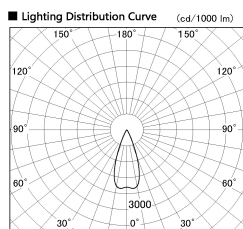

Item no. SD376-2535W9030-LX

Series Name: cledy versa L-G tracklight

Installation	Track mount
Type	cledy versa L-G tracklight
Fixture wattage	24W
Beam angle	40deg
Color Temp.	3000K
CRI	Ra>90
Luminous	1992 lm
Body	Die-castaluminumalloy
Body finish	White
Trim finish	White
Reflector finish	N/A
IP Rate	IP20
Light source	COB module
Input Voltage	AC220~240V
Dimming Type	Non-Dimmable
Certificate	CE,CCC
Cut Hole	N/A