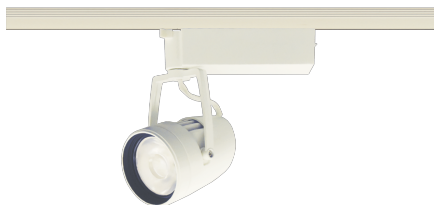

Item no. SD376-2535W9030-LX

Series Name: cledy versa L-G tracklight

Installation	Track mount
Type	cledy versa L-G tracklight
Fixture wattage	24W
Beam angle	40deg
Color Temp.	3000K
CRI	Ra>90
Luminous	1992 lm
Body	Die-castaluminumalloy
Body finish	White
Trim finish	White
Reflector finish	N/A
IP Rate	IP20
Light source	COB module
Input Voltage	AC220~240V
Dimming Type	Non-Dimmable
Certificate	CE,CCC
Cut Hole	N/A