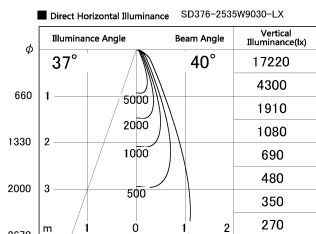

Item no. SD376-2535W9030-LX

Series Name: cledy versa L-G tracklight

Installation	Track mount
Type	cledy versa L-G tracklight
Fixture wattage	24W
Beam angle	40deg
Color Temp.	3000K
CRI	Ra>90
Luminous	1992 lm
Body	Die-castaluminumalloy
Body finish	White
Trim finish	White
Reflector finish	N/A
IP Rate	IP20
Light source	COB module
Input Voltage	AC220~240V
Dimming Type	Non-Dimmable
Certificate	CE,CCC
Cut Hole	N/A