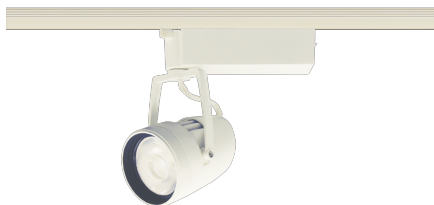

Item no. SD376-2015W9030-LX

Series Name: cledy versa L-G tracklight

Installation	Track mount
Type	cledy versa L-G tracklight
Fixture wattage	18.6W
Beam angle	13deg
Color Temp.	3000K
CRI	Ra>90
Luminous	1492 lm
Body	Die-castaluminumalloy
Body finish	White
Trim finish	White
Reflector finish	N/A
IP Rate	IP20
Light source	COB module
Input Voltage	AC220~240V
Dimming Type	Non-Dimmable
Certificate	CE,CCC
Cut Hole	N/A