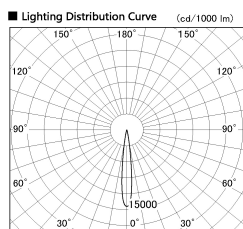

Item no. SD376-2015W9030-LX

Series Name: cledy versa L-G tracklight

Installation	Track mount
Type	cledy versa L-G tracklight
Fixture wattage	18.6W
Beam angle	13deg
Color Temp.	3000K
CRI	Ra>90
Luminous	1492 lm
Body	Die-castaluminumalloy
Body finish	White
Trim finish	White
Reflector finish	N/A
IP Rate	IP20
Light source	COB module
Input Voltage	AC220~240V
Dimming Type	Non-Dimmable
Certificate	CE,CCC
Cut Hole	N/A