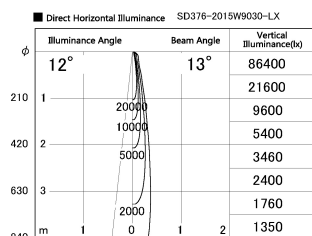

Item no. SD376-2015W9030-LX

Series Name: cledy versa L-G tracklight

Installation	Track mount
Type	cledy versa L-G tracklight
Fixture wattage	18.6W
Beam angle	13deg
Color Temp.	3000K
CRI	Ra>90
Luminous	1492 lm
Body	Die-castaluminumalloy
Body finish	White
Trim finish	White
Reflector finish	N/A
IP Rate	IP20
Light source	COB module
Input Voltage	AC220~240V
Dimming Type	Non-Dimmable
Certificate	CE,CCC
Cut Hole	N/A