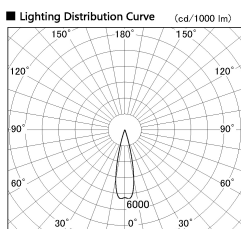

Item no. SD376-2025W9030-LX

Series Name: cledy versa L-G tracklight

Installation	Track mount
Type	cledy versa L-G tracklight
Fixture wattage	18.6W
Beam angle	25deg
Color Temp.	3000K
CRI	Ra>90
Luminous	1569 lm
Body	Die-castaluminumalloy
Body finish	White
Trim finish	White
Reflector finish	N/A
IP Rate	IP20
Light source	COB module
Input Voltage	AC220~240V
Dimming Type	Non-Dimmable
Certificate	CE,CCC
Cut Hole	N/A