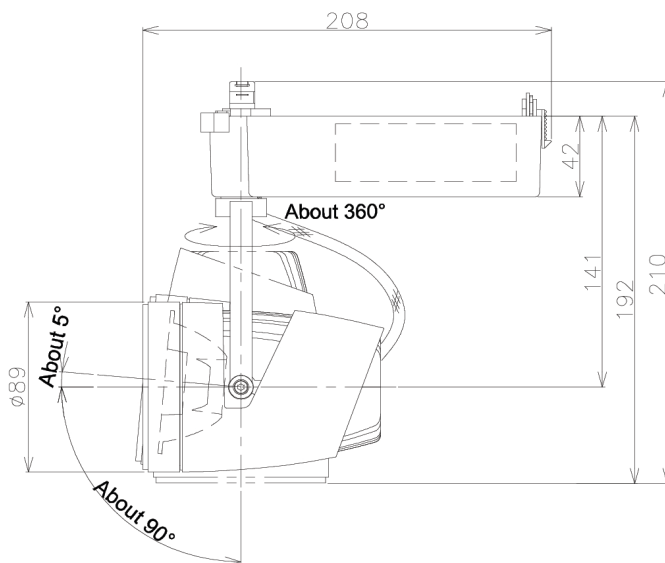

Item no. SD376-2025W9030-LX

Series Name: cledy versa L-G tracklight

Installation	Track mount
Type	cledy versa L-G tracklight
Fixture wattage	18.6W
Beam angle	25deg
Color Temp.	3000K
CRI	Ra>90
Luminous	1569 lm
Body	Die-castaluminumalloy
Body finish	White
Trim finish	White
Reflector finish	N/A
IP Rate	IP20
Light source	COB module
Input Voltage	AC220~240V
Dimming Type	Non-Dimmable
Certificate	CE,CCC
Cut Hole	N/A