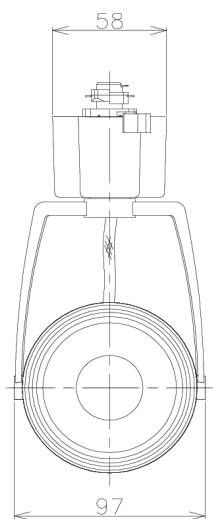

Item no. SD376-2025W9030-LX

Series Name: cledy versa L-G tracklight

Installation	Track mount
Type	cledy versa L-G tracklight
Fixture wattage	18.6W
Beam angle	25deg
Color Temp.	3000K
CRI	Ra>90
Luminous	1569 lm
Body	Die-castaluminumalloy
Body finish	White
Trim finish	White
Reflector finish	N/A
IP Rate	IP20
Light source	COB module
Input Voltage	AC220~240V
Dimming Type	Non-Dimmable
Certificate	CE,CCC
Cut Hole	N/A