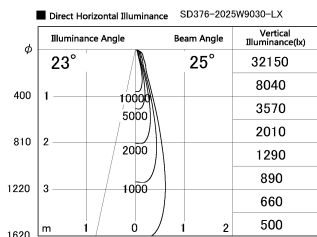

Item no. SD376-2025W9030-LX

Series Name: cledy versa L-G tracklight

Installation	Track mount
Type	cledy versa L-G tracklight
Fixture wattage	18.6W
Beam angle	25deg
Color Temp.	3000K
CRI	Ra>90
Luminous	1569 lm
Body	Die-castaluminumalloy
Body finish	White
Trim finish	White
Reflector finish	N/A
IP Rate	IP20
Light source	COB module
Input Voltage	AC220~240V
Dimming Type	Non-Dimmable
Certificate	CE,CCC
Cut Hole	N/A