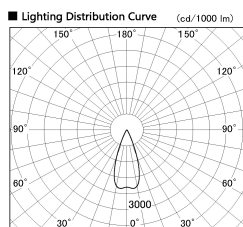

Item no. SD376-2035W9030-LX

Series Name: cledy versa L-G tracklight

Installation	Track mount
Type	cledy versa L-G tracklight
Fixture wattage	18.6W
Beam angle	40deg
Color Temp.	3000K
CRI	Ra>90
Luminous	1603 lm
Body	Die-castaluminumalloy
Body finish	White
Trim finish	White
Reflector finish	N/A
IP Rate	IP20
Light source	COB module
Input Voltage	AC220~240V
Dimming Type	Non-Dimmable
Certificate	CE,CCC
Cut Hole	N/A