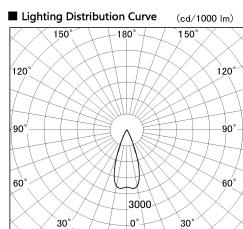

Item no. SD376-2035W9030-LX

Series Name: cledy versa L-G tracklight

Installation	Track mount
Type	cledy versa L-G tracklight
Fixture wattage	18.6W
Beam angle	40deg
Color Temp.	3000K
CRI	Ra>90
Luminous	1603 lm
Body	Die-castaluminumalloy
Body finish	White
Trim finish	White
Reflector finish	N/A
IP Rate	IP20
Light source	COB module
Input Voltage	AC220~240V
Dimming Type	Non-Dimmable
Certificate	CE,CCC
Cut Hole	N/A