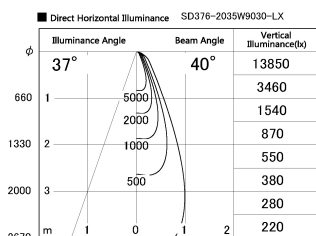

Item no. SD376-2035W9030-LX

Series Name: cledy versa L-G tracklight

Installation	Track mount
Type	cledy versa L-G tracklight
Fixture wattage	18.6W
Beam angle	40deg
Color Temp.	3000K
CRI	Ra>90
Luminous	1603 lm
Body	Die-castaluminumalloy
Body finish	White
Trim finish	White
Reflector finish	N/A
IP Rate	IP20
Light source	COB module
Input Voltage	AC220~240V
Dimming Type	Non-Dimmable
Certificate	CE,CCC
Cut Hole	N/A