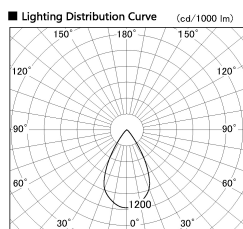

Item no. SD376-2055W9030-LX

Series Name: cledy versa L-G tracklight

Installation	Track mount
Type	cledy versa L-G tracklight
Fixture wattage	18.6W
Beam angle	57deg
Color Temp.	3000K
CRI	Ra>90
Luminous	1545 lm
Body	Die-castaluminumalloy
Body finish	White
Trim finish	White
Reflector finish	N/A
IP Rate	IP20
Light source	COB module
Input Voltage	AC220~240V
Dimming Type	Non-Dimmable
Certificate	CE,CCC
Cut Hole	N/A