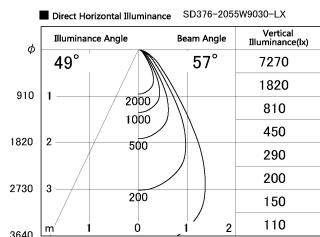

Item no. SD376-2055W9030-LX

Series Name: cledy versa L-G tracklight

Installation	Track mount
Type	cledy versa L-G tracklight
Fixture wattage	18.6W
Beam angle	57deg
Color Temp.	3000K
CRI	Ra>90
Luminous	1545 lm
Body	Die-castaluminumalloy
Body finish	White
Trim finish	White
Reflector finish	N/A
IP Rate	IP20
Light source	COB module
Input Voltage	AC220~240V
Dimming Type	Non-Dimmable
Certificate	CE,CCC
Cut Hole	N/A