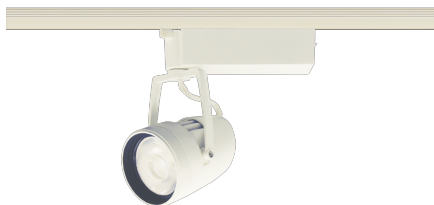

Item no. SD376-2055W9030-LX

Series Name: cledy versa L-G tracklight

Installation	Track mount
Type	cledy versa L-G tracklight
Fixture wattage	18.6W
Beam angle	57deg
Color Temp.	3000K
CRI	Ra>90
Luminous	1545 lm
Body	Die-castaluminumalloy
Body finish	White
Trim finish	White
Reflector finish	N/A
IP Rate	IP20
Light source	COB module
Input Voltage	AC220~240V
Dimming Type	Non-Dimmable
Certificate	CE,CCC
Cut Hole	N/A