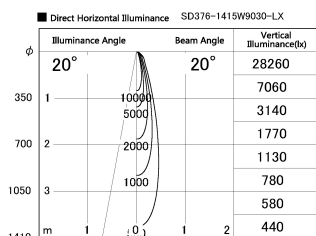

Item no. SD376-1415W9030-LX

Series Name: cledy versa L-G tracklight

Installation	Track mount
Type	cledy versa L-G tracklight
Fixture wattage	12.5W
Beam angle	20deg
Color Temp.	3000K
CRI	Ra>90
Luminous	1073 lm
Body	Die-castaluminumalloy
Body finish	White
Trim finish	White
Reflector finish	N/A
IP Rate	IP20
Light source	COB module
Input Voltage	AC220~240V
Dimming Type	Non-Dimmable
Certificate	CE,CCC
Cut Hole	N/A