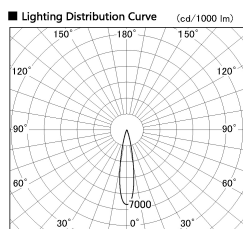

Item no. SD376-1415W9030-LX

Series Name: cledy versa L-G tracklight

Installation	Track mount
Type	cledy versa L-G tracklight
Fixture wattage	12.5W
Beam angle	20deg
Color Temp.	3000K
CRI	Ra>90
Luminous	1073 lm
Body	Die-castaluminumalloy
Body finish	White
Trim finish	White
Reflector finish	N/A
IP Rate	IP20
Light source	COB module
Input Voltage	AC220~240V
Dimming Type	Non-Dimmable
Certificate	CE,CCC
Cut Hole	N/A