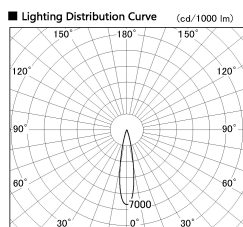

Item no. SD376-1415W9030-LX

Series Name: cledy versa L-G tracklight

Installation	Track mount
Type	cledy versa L-G tracklight
Fixture wattage	12.5W
Beam angle	20deg
Color Temp.	3000K
CRI	Ra>90
Luminous	1073 lm
Body	Die-castaluminumalloy
Body finish	White
Trim finish	White
Reflector finish	N/A
IP Rate	IP20
Light source	COB module
Input Voltage	AC220~240V
Dimming Type	Non-Dimmable
Certificate	CE,CCC
Cut Hole	N/A