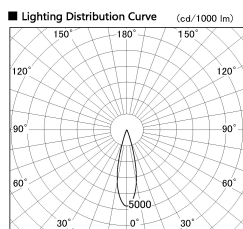

Item no. SD376-1425W9030-LX

Series Name: cledy versa L-G tracklight

■ Direct Horizontal Illuminance SD376-1425W9030-LX

φ	Illuminance Angle	Beam Angle	Vertical Illuminance (lx)		
440	25°	26°	22010		
1			5500		
880			2450		
2			1380		
1330			880		
3			610		
1770			450		
m	1	0	1	2	340

Installation	Track mount
Type	cledy versa L-G tracklight
Fixture wattage	12.5W
Beam angle	26deg
Color Temp.	3000K
CRI	Ra>90
Luminous	1146 lm
Body	Die-castaluminumalloy
Body finish	White
Trim finish	White
Reflector finish	N/A
IP Rate	IP20
Light source	COB module
Input Voltage	AC220~240V
Dimming Type	Non-Dimmable
Certificate	CE,CCC
Cut Hole	N/A