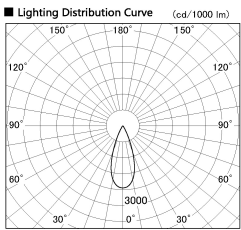

Item no. SD376-1435W9030-LX

Series Name: cledy versa L-G tracklight

Installation	Track mount
Type	cledy versa L-G tracklight
Fixture wattage	12.5W
Beam angle	38deg
Color Temp.	3000K
CRI	Ra>90
Luminous	1124 lm
Body	Die-castaluminumalloy
Body finish	White
Trim finish	White
Reflector finish	N/A
IP Rate	IP20
Light source	COB module
Input Voltage	AC220~240V
Dimming Type	Non-Dimmable
Certificate	CE,CCC
Cut Hole	N/A