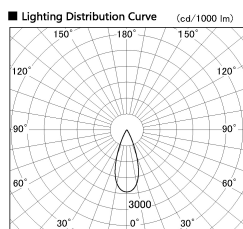

Item no. SD376-1435W9030-LX

Series Name: cledy versa L-G tracklight

Installation	Track mount
Type	cledy versa L-G tracklight
Fixture wattage	12.5W
Beam angle	38deg
Color Temp.	3000K
CRI	Ra>90
Luminous	1124 lm
Body	Die-castaluminumalloy
Body finish	White
Trim finish	White
Reflector finish	N/A
IP Rate	IP20
Light source	COB module
Input Voltage	AC220~240V
Dimming Type	Non-Dimmable
Certificate	CE,CCC
Cut Hole	N/A