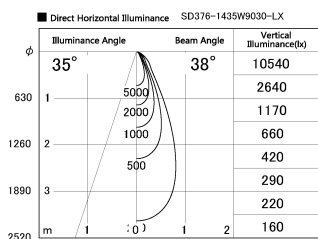

Item no. SD376-1435W9030-LX

Series Name: cledy versa L-G tracklight

Installation	Track mount
Type	cledy versa L-G tracklight
Fixture wattage	12.5W
Beam angle	38deg
Color Temp.	3000K
CRI	Ra>90
Luminous	1124 lm
Body	Die-castaluminumalloy
Body finish	White
Trim finish	White
Reflector finish	N/A
IP Rate	IP20
Light source	COB module
Input Voltage	AC220~240V
Dimming Type	Non-Dimmable
Certificate	CE,CCC
Cut Hole	N/A