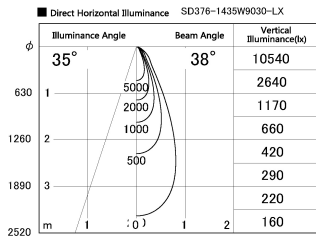

Item no. SD376-1435W9030-LX

Series Name: cledy versa L-G tracklight

Installation	Track mount
Type	cledy versa L-G tracklight
Fixture wattage	12.5W
Beam angle	38deg
Color Temp.	3000K
CRI	Ra>90
Luminous	1124 lm
Body	Die-castaluminumalloy
Body finish	White
Trim finish	White
Reflector finish	N/A
IP Rate	IP20
Light source	COB module
Input Voltage	AC220~240V
Dimming Type	Non-Dimmable
Certificate	CE,CCC
Cut Hole	N/A