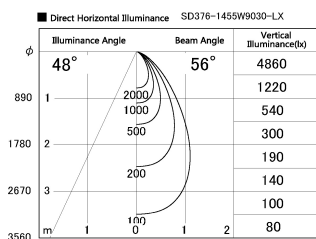

Item no. SD376-1455W9030-LX

Series Name: cledy versa L-G tracklight

Installation	Track mount
Type	cledy versa L-G tracklight
Fixture wattage	12.5W
Beam angle	56deg
Color Temp.	3000K
CRI	Ra>90
Luminous	1114 lm
Body	Die-castaluminumalloy
Body finish	White
Trim finish	White
Reflector finish	N/A
IP Rate	IP20
Light source	COB module
Input Voltage	AC220~240V
Dimming Type	Non-Dimmable
Certificate	CE,CCC
Cut Hole	N/A