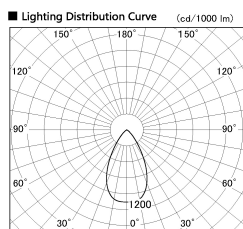

Item no. SD376-1455W9030-LX

Series Name: cledy versa L-G tracklight

Installation	Track mount
Type	cledy versa L-G tracklight
Fixture wattage	12.5W
Beam angle	56deg
Color Temp.	3000K
CRI	Ra>90
Luminous	1114 lm
Body	Die-castaluminumalloy
Body finish	White
Trim finish	White
Reflector finish	N/A
IP Rate	IP20
Light source	COB module
Input Voltage	AC220~240V
Dimming Type	Non-Dimmable
Certificate	CE,CCC
Cut Hole	N/A