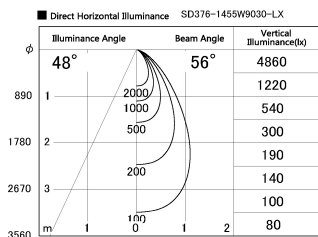

Item no. SD376-1455W9030-LX

Series Name: cledy versa L-G tracklight

Installation	Track mount
Type	cledy versa L-G tracklight
Fixture wattage	12.5W
Beam angle	56deg
Color Temp.	3000K
CRI	Ra>90
Luminous	1114 lm
Body	Die-castaluminumalloy
Body finish	White
Trim finish	White
Reflector finish	N/A
IP Rate	IP20
Light source	COB module
Input Voltage	AC220~240V
Dimming Type	Non-Dimmable
Certificate	CE,CCC
Cut Hole	N/A