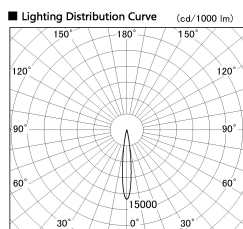

Item no. SD376-0815W9030-LX

Series Name: cledy versa L-G tracklight

■ Direct Horizontal Illuminance SD376-0815W9030-LX

φ	Illuminance Angle	Beam Angle	Vertical Illuminance (lx)
220	13°	13°	32350
1			8090
450			3590
2			2020
680			1290
3			900
910			660
m	1	0	510

Installation	Track mount
Type	cledy versa L-G tracklight
Fixture wattage	7.4W
Beam angle	13deg
Color Temp.	3000K
CRI	Ra>90
Luminous	616 lm
Body	Die-castaluminumalloy
Body finish	White
Trim finish	White
Reflector finish	N/A
IP Rate	IP20
Light source	COB module
Input Voltage	AC220~240V
Dimming Type	Non-Dimmable
Certificate	CE,CCC
Cut Hole	N/A