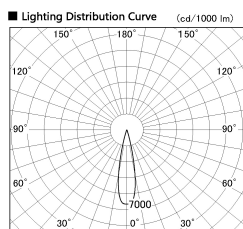

Item no. SD376-0825W9030-LX

Series Name: cledy versa L-G tracklight

Installation	Track mount
Type	cledy versa L-G tracklight
Fixture wattage	7.4W
Beam angle	22deg
Color Temp.	3000K
CRI	Ra>90
Luminous	660 lm
Body	Die-castaluminumalloy
Body finish	White
Trim finish	White
Reflector finish	N/A
IP Rate	IP20
Light source	COB module
Input Voltage	AC220~240V
Dimming Type	Non-Dimmable
Certificate	CE,CCC
Cut Hole	N/A