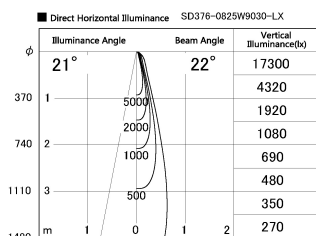

Item no. SD376-0825W9030-LX

Series Name: cledy versa L-G tracklight

Installation	Track mount
Type	cledy versa L-G tracklight
Fixture wattage	7.4W
Beam angle	22deg
Color Temp.	3000K
CRI	Ra>90
Luminous	660 lm
Body	Die-castaluminumalloy
Body finish	White
Trim finish	White
Reflector finish	N/A
IP Rate	IP20
Light source	COB module
Input Voltage	AC220~240V
Dimming Type	Non-Dimmable
Certificate	CE,CCC
Cut Hole	N/A