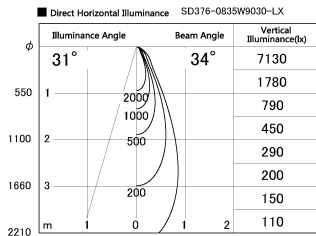

Item no. SD376-0835W9030-LX

Series Name: cledy versa L-G tracklight

Installation	Track mount
Type	cledy versa L-G tracklight
Fixture wattage	7.4W
Beam angle	34deg
Color Temp.	3000K
CRI	Ra>90
Luminous	644 lm
Body	Die-castaluminumalloy
Body finish	White
Trim finish	White
Reflector finish	N/A
IP Rate	IP20
Light source	COB module
Input Voltage	AC220~240V
Dimming Type	Non-Dimmable
Certificate	CE,CCC
Cut Hole	N/A