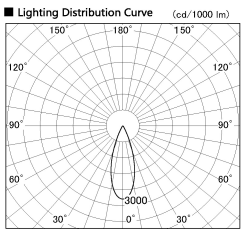

Item no. SD376-0835W9030-LX

Series Name: cledy versa L-G tracklight

Installation	Track mount
Type	cledy versa L-G tracklight
Fixture wattage	7.4W
Beam angle	34deg
Color Temp.	3000K
CRI	Ra>90
Luminous	644 lm
Body	Die-castaluminumalloy
Body finish	White
Trim finish	White
Reflector finish	N/A
IP Rate	IP20
Light source	COB module
Input Voltage	AC220~240V
Dimming Type	Non-Dimmable
Certificate	CE,CCC
Cut Hole	N/A