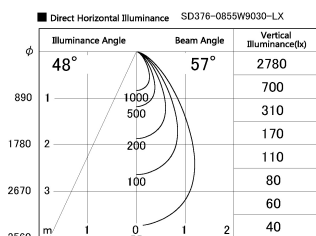

Item no. SD376-0855W9030-LX

Series Name: cledy versa L-G tracklight

Installation	Track mount
Type	cledy versa L-G tracklight
Fixture wattage	7.4W
Beam angle	57deg
Color Temp.	3000K
CRI	Ra>90
Luminous	637 lm
Body	Die-castaluminumalloy
Body finish	White
Trim finish	White
Reflector finish	N/A
IP Rate	IP20
Light source	COB module
Input Voltage	AC220~240V
Dimming Type	Non-Dimmable
Certificate	CE,CCC
Cut Hole	N/A