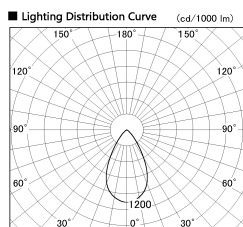

Item no. SD376-0855W9030-LX

Series Name: cledy versa L-G tracklight

Installation	Track mount
Type	cledy versa L-G tracklight
Fixture wattage	7.4W
Beam angle	57deg
Color Temp.	3000K
CRI	Ra>90
Luminous	637 lm
Body	Die-castaluminumalloy
Body finish	White
Trim finish	White
Reflector finish	N/A
IP Rate	IP20
Light source	COB module
Input Voltage	AC220~240V
Dimming Type	Non-Dimmable
Certificate	CE,CCC
Cut Hole	N/A