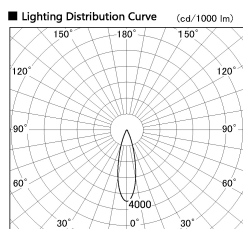

Item no. SD376-4025W9035-LX

Series Name: cledy versa L-G tracklight

■ Direct Horizontal Illuminance SD376-4025W9035-LX

φ	Illuminance Angle	Beam Angle	Vertical Illuminance (lx)
440	25°	27°	54300
880			13570
1330			6030
1770			3390
			2170
			1510
			1110
			850

Installation	Track mount
Type	cledy versa L-G tracklight
Fixture wattage	38.5W
Beam angle	27deg
Color Temp.	3500K
CRI	Ra>90
Luminous	3764 lm
Body	Die-castaluminumalloy
Body finish	White
Trim finish	White
Reflector finish	N/A
IP Rate	IP20
Light source	COB module
Input Voltage	AC220~240V
Dimming Type	Non-Dimmable
Certificate	CE,CCC
Cut Hole	N/A