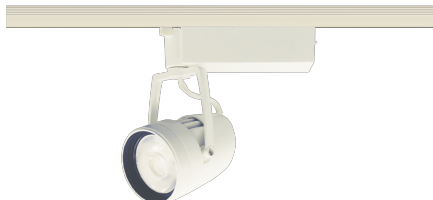

Item no. SD376-4025W9035-LX

Series Name: cledy versa L-G tracklight

■ Direct Horizontal Illuminance SD376-4025W9035-LX

| φ | Illuminance Angle | Beam Angle | Vertical Illuminance (lx) |
|------|-------------------|------------|---------------------------|
| 440 | 25° | 27° | 54300 |
| 1330 | | | 13570 |
| 1770 | | | 6030 |
| | | | 3390 |
| | | | 2170 |
| | | | 1510 |
| | | | 1110 |
| | | | 850 |

| | |
|------------------|----------------------------|
| Installation | Track mount |
| Type | cledy versa L-G tracklight |
| Fixture wattage | 38.5W |
| Beam angle | 27deg |
| Color Temp. | 3500K |
| CRI | Ra>90 |
| Luminous | 3764 lm |
| Body | Die-castaluminumalloy |
| Body finish | White |
| Trim finish | White |
| Reflector finish | N/A |
| IP Rate | IP20 |
| Light source | COB module |
| Input Voltage | AC220~240V |
| Dimming Type | Non-Dimmable |
| Certificate | CE,CCC |
| Cut Hole | N/A |