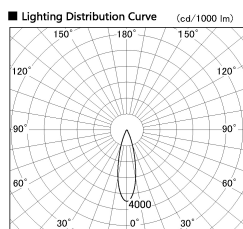

Item no. SD376-4025W9035-LX

Series Name: cledy versa L-G tracklight

■ Direct Horizontal Illuminance SD376-4025W9035-LX

| φ | Illuminance Angle | Beam Angle | Vertical Illuminance (lx) |
|------|-------------------|------------|---------------------------|
| 440 | 25° | 27° | 54300 |
| 1330 | | | 13570 |
| 1770 | | | 6030 |
| | | | 3390 |
| | | | 2170 |
| | | | 1510 |
| | | | 1110 |
| | | | 850 |

| | |
|------------------|----------------------------|
| Installation | Track mount |
| Type | cledy versa L-G tracklight |
| Fixture wattage | 38.5W |
| Beam angle | 27deg |
| Color Temp. | 3500K |
| CRI | Ra>90 |
| Luminous | 3764 lm |
| Body | Die-castaluminumalloy |
| Body finish | White |
| Trim finish | White |
| Reflector finish | N/A |
| IP Rate | IP20 |
| Light source | COB module |
| Input Voltage | AC220~240V |
| Dimming Type | Non-Dimmable |
| Certificate | CE,CCC |
| Cut Hole | N/A |