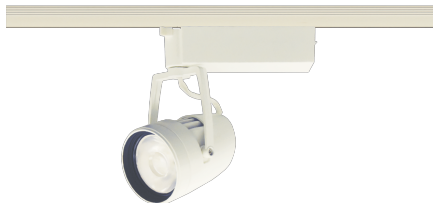

Item no. SD376-4025W9035-LX

Series Name: cledy versa L-G tracklight

■ Direct Horizontal Illuminance SD376-4025W9035-LX

φ	Illuminance Angle	Beam Angle	Vertical Illuminance (lx)
440	25°	27°	54300
880			13570
1330			6030
1770			3390
			2170
			1510
			1110
			850

Installation	Track mount
Type	cledy versa L-G tracklight
Fixture wattage	38.5W
Beam angle	27deg
Color Temp.	3500K
CRI	Ra>90
Luminous	3764 lm
Body	Die-castaluminumalloy
Body finish	White
Trim finish	White
Reflector finish	N/A
IP Rate	IP20
Light source	COB module
Input Voltage	AC220~240V
Dimming Type	Non-Dimmable
Certificate	CE,CCC
Cut Hole	N/A