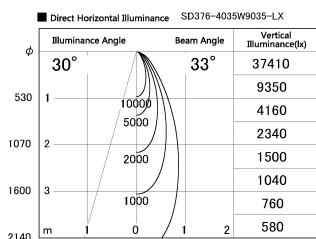

Item no. SD376-4035W9035-LX

Series Name: cledy versa L-G tracklight

Installation	Track mount
Type	cledy versa L-G tracklight
Fixture wattage	38.5W
Beam angle	33deg
Color Temp.	3500K
CRI	Ra>90
Luminous	3927 lm
Body	Die-castaluminumalloy
Body finish	White
Trim finish	White
Reflector finish	N/A
IP Rate	IP20
Light source	COB module
Input Voltage	AC220~240V
Dimming Type	Non-Dimmable
Certificate	CE,CCC
Cut Hole	N/A