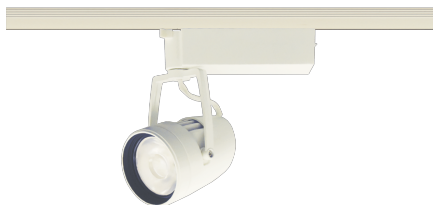

Item no. SD376-4035W9035-LX

Series Name: cledy versa L-G tracklight

Installation	Track mount
Type	cledy versa L-G tracklight
Fixture wattage	38.5W
Beam angle	33deg
Color Temp.	3500K
CRI	Ra>90
Luminous	3927 lm
Body	Die-castaluminumalloy
Body finish	White
Trim finish	White
Reflector finish	N/A
IP Rate	IP20
Light source	COB module
Input Voltage	AC220~240V
Dimming Type	Non-Dimmable
Certificate	CE,CCC
Cut Hole	N/A