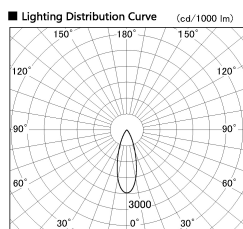

Item no. SD376-4035W9035-LX

Series Name: cledy versa L-G tracklight

Installation	Track mount
Type	cledy versa L-G tracklight
Fixture wattage	38.5W
Beam angle	33deg
Color Temp.	3500K
CRI	Ra>90
Luminous	3927 lm
Body	Die-castaluminumalloy
Body finish	White
Trim finish	White
Reflector finish	N/A
IP Rate	IP20
Light source	COB module
Input Voltage	AC220~240V
Dimming Type	Non-Dimmable
Certificate	CE,CCC
Cut Hole	N/A