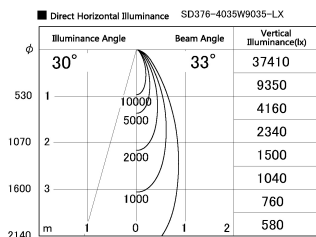

Item no. SD376-4035W9035-LX

Series Name: cledy versa L-G tracklight

Installation	Track mount
Type	cledy versa L-G tracklight
Fixture wattage	38.5W
Beam angle	33deg
Color Temp.	3500K
CRI	Ra>90
Luminous	3927 lm
Body	Die-castaluminumalloy
Body finish	White
Trim finish	White
Reflector finish	N/A
IP Rate	IP20
Light source	COB module
Input Voltage	AC220~240V
Dimming Type	Non-Dimmable
Certificate	CE,CCC
Cut Hole	N/A