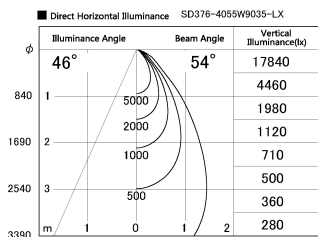

Item no. SD376-4055W9035-LX

Series Name: cledy versa L-G tracklight

| | |
|------------------|----------------------------|
| Installation | Track mount |
| Type | cledy versa L-G tracklight |
| Fixture wattage | 38.5W |
| Beam angle | 54deg |
| Color Temp. | 3500K |
| CRI | Ra>90 |
| Luminous | 3774 lm |
| Body | Die-castaluminumalloy |
| Body finish | White |
| Trim finish | White |
| Reflector finish | N/A |
| IP Rate | IP20 |
| Light source | COB module |
| Input Voltage | AC220~240V |
| Dimming Type | Non-Dimmable |
| Certificate | CE,CCC |
| Cut Hole | N/A |