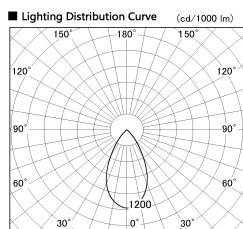

Item no. SD376-4055W9035-LX

Series Name: cledy versa L-G tracklight

| | |
|------------------|----------------------------|
| Installation | Track mount |
| Type | cledy versa L-G tracklight |
| Fixture wattage | 38.5W |
| Beam angle | 54deg |
| Color Temp. | 3500K |
| CRI | Ra>90 |
| Luminous | 3774 lm |
| Body | Die-castaluminumalloy |
| Body finish | White |
| Trim finish | White |
| Reflector finish | N/A |
| IP Rate | IP20 |
| Light source | COB module |
| Input Voltage | AC220~240V |
| Dimming Type | Non-Dimmable |
| Certificate | CE,CCC |
| Cut Hole | N/A |