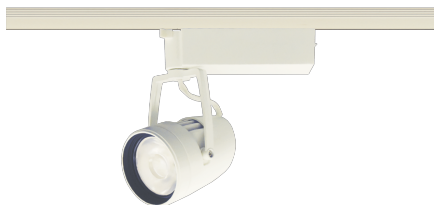

Item no. SD376-4055W9035-LX

Series Name: cledy versa L-G tracklight

| | |
|------------------|----------------------------|
| Installation | Track mount |
| Type | cledy versa L-G tracklight |
| Fixture wattage | 38.5W |
| Beam angle | 54deg |
| Color Temp. | 3500K |
| CRI | Ra>90 |
| Luminous | 3774 lm |
| Body | Die-castaluminumalloy |
| Body finish | White |
| Trim finish | White |
| Reflector finish | N/A |
| IP Rate | IP20 |
| Light source | COB module |
| Input Voltage | AC220~240V |
| Dimming Type | Non-Dimmable |
| Certificate | CE,CCC |
| Cut Hole | N/A |