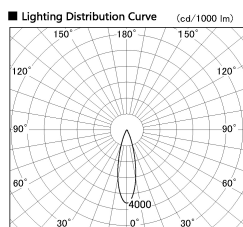

Item no. SD376-3725W9035-LX

Series Name: cledy versa L-G tracklight

■ Direct Horizontal Illuminance SD376-3725W9035-LX

| φ | Illuminance Angle | Beam Angle | Vertical Illuminance (lx) |
|------|-------------------|------------|---------------------------|
| 440 | 25° | 26° | 53610 |
| 1 | | | 13400 |
| 880 | | | 5960 |
| 2 | | | 3350 |
| 1330 | | | 2140 |
| 3 | | | 1490 |
| 1770 | | | 1090 |
| m | 1 | 1 0 0 | 1 2 |
| | | | 840 |

| | |
|------------------|----------------------------|
| Installation | Track mount |
| Type | cledy versa L-G tracklight |
| Fixture wattage | 35.5W |
| Beam angle | 26deg |
| Color Temp. | 3500K |
| CRI | Ra>90 |
| Luminous | 3629 lm |
| Body | Die-castaluminumalloy |
| Body finish | White |
| Trim finish | White |
| Reflector finish | N/A |
| IP Rate | IP20 |
| Light source | COB module |
| Input Voltage | AC220~240V |
| Dimming Type | Non-Dimmable |
| Certificate | CE,CCC |
| Cut Hole | N/A |