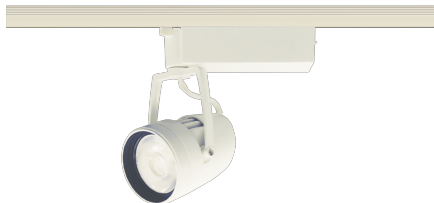

Item no. SD376-3725W9035-LX

Series Name: cledy versa L-G tracklight

Installation	Track mount
Type	cledy versa L-G tracklight
Fixture wattage	35.5W
Beam angle	26deg
Color Temp.	3500K
CRI	Ra>90
Luminous	3629 lm
Body	Die-castaluminumalloy
Body finish	White
Trim finish	White
Reflector finish	N/A
IP Rate	IP20
Light source	COB module
Input Voltage	AC220~240V
Dimming Type	Non-Dimmable
Certificate	CE,CCC
Cut Hole	N/A