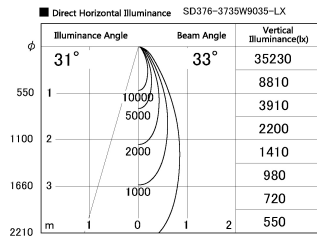

Item no. SD376-3735W9035-LX

Series Name: cledy versa L-G tracklight

Installation	Track mount
Type	cledy versa L-G tracklight
Fixture wattage	35.5W
Beam angle	33deg
Color Temp.	3500K
CRI	Ra>90
Luminous	3711 lm
Body	Die-castaluminumalloy
Body finish	White
Trim finish	White
Reflector finish	N/A
IP Rate	IP20
Light source	COB module
Input Voltage	AC220~240V
Dimming Type	Non-Dimmable
Certificate	CE,CCC
Cut Hole	N/A