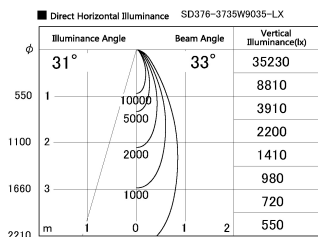

Item no. SD376-3735W9035-LX

Series Name: cledy versa L-G tracklight

Installation	Track mount
Type	cledy versa L-G tracklight
Fixture wattage	35.5W
Beam angle	33deg
Color Temp.	3500K
CRI	Ra>90
Luminous	3711 lm
Body	Die-castaluminumalloy
Body finish	White
Trim finish	White
Reflector finish	N/A
IP Rate	IP20
Light source	COB module
Input Voltage	AC220~240V
Dimming Type	Non-Dimmable
Certificate	CE,CCC
Cut Hole	N/A