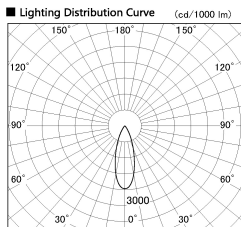

Item no. SD376-3735W9035-LX

Series Name: cledy versa L-G tracklight

Installation	Track mount
Type	cledy versa L-G tracklight
Fixture wattage	35.5W
Beam angle	33deg
Color Temp.	3500K
CRI	Ra>90
Luminous	3711 lm
Body	Die-castaluminumalloy
Body finish	White
Trim finish	White
Reflector finish	N/A
IP Rate	IP20
Light source	COB module
Input Voltage	AC220~240V
Dimming Type	Non-Dimmable
Certificate	CE,CCC
Cut Hole	N/A