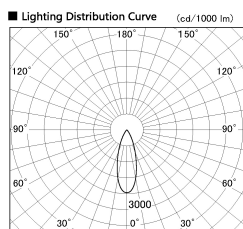

Item no. SD376-3735W9035-LX

Series Name: cledy versa L-G tracklight

Installation	Track mount
Type	cledy versa L-G tracklight
Fixture wattage	35.5W
Beam angle	33deg
Color Temp.	3500K
CRI	Ra>90
Luminous	3711 lm
Body	Die-castaluminumalloy
Body finish	White
Trim finish	White
Reflector finish	N/A
IP Rate	IP20
Light source	COB module
Input Voltage	AC220~240V
Dimming Type	Non-Dimmable
Certificate	CE,CCC
Cut Hole	N/A