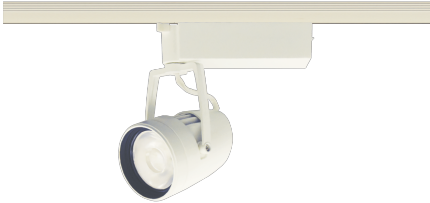

Item no. SD376-3735W9035-LX

Series Name: cledy versa L-G tracklight

Installation	Track mount
Type	cledy versa L-G tracklight
Fixture wattage	35.5W
Beam angle	33deg
Color Temp.	3500K
CRI	Ra>90
Luminous	3711 lm
Body	Die-castaluminumalloy
Body finish	White
Trim finish	White
Reflector finish	N/A
IP Rate	IP20
Light source	COB module
Input Voltage	AC220~240V
Dimming Type	Non-Dimmable
Certificate	CE,CCC
Cut Hole	N/A