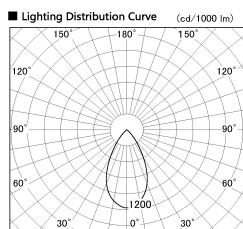

Item no. SD376-3755W9035-LX

Series Name: cledy versa L-G tracklight

Installation	Track mount
Type	cledy versa L-G tracklight
Fixture wattage	35.5W
Beam angle	54deg
Color Temp.	3500K
CRI	Ra>90
Luminous	3606 lm
Body	Die-castaluminumalloy
Body finish	White
Trim finish	White
Reflector finish	N/A
IP Rate	IP20
Light source	COB module
Input Voltage	AC220~240V
Dimming Type	Non-Dimmable
Certificate	CE,CCC
Cut Hole	N/A