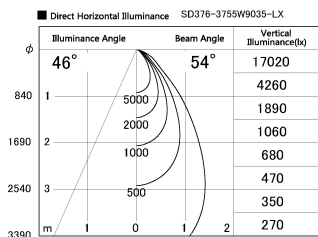

Item no. SD376-3755W9035-LX

Series Name: cledy versa L-G tracklight

Installation	Track mount
Type	cledy versa L-G tracklight
Fixture wattage	35.5W
Beam angle	54deg
Color Temp.	3500K
CRI	Ra>90
Luminous	3606 lm
Body	Die-castaluminumalloy
Body finish	White
Trim finish	White
Reflector finish	N/A
IP Rate	IP20
Light source	COB module
Input Voltage	AC220~240V
Dimming Type	Non-Dimmable
Certificate	CE,CCC
Cut Hole	N/A