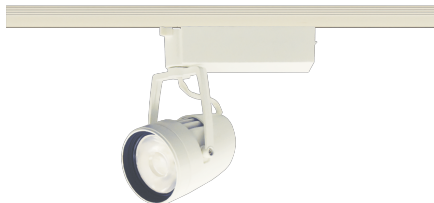

Item no. SD376-3755W9035-LX

Series Name: cledy versa L-G tracklight

Installation	Track mount
Type	cledy versa L-G tracklight
Fixture wattage	35.5W
Beam angle	54deg
Color Temp.	3500K
CRI	Ra>90
Luminous	3606 lm
Body	Die-castaluminumalloy
Body finish	White
Trim finish	White
Reflector finish	N/A
IP Rate	IP20
Light source	COB module
Input Voltage	AC220~240V
Dimming Type	Non-Dimmable
Certificate	CE,CCC
Cut Hole	N/A