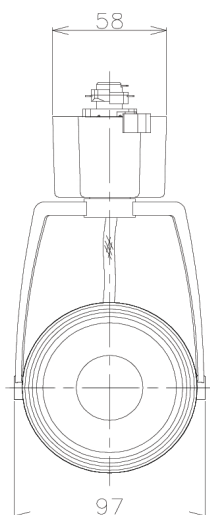

Item no. SD376-3215W9035-LX

Series Name: cledy versa L-G tracklight

■ Direct Horizontal Illuminance SD376-3215W9035-LX

Beam Angle	Vertical Illuminance (lx)
14°	122600
15°	30650
16°	13620
18°	7660
20°	4900
25°	3410
30°	2500
36°	1920

Installation	Track mount
Type	cledy versa L-G tracklight
Fixture wattage	32W
Beam angle	15deg
Color Temp.	3500K
CRI	Ra>90
Luminous	2616 lm
Body	Die-castaluminumalloy
Body finish	White
Trim finish	White
Reflector finish	N/A
IP Rate	IP20
Light source	COB module
Input Voltage	AC220~240V
Dimming Type	Non-Dimmable
Certificate	CE,CCC
Cut Hole	N/A