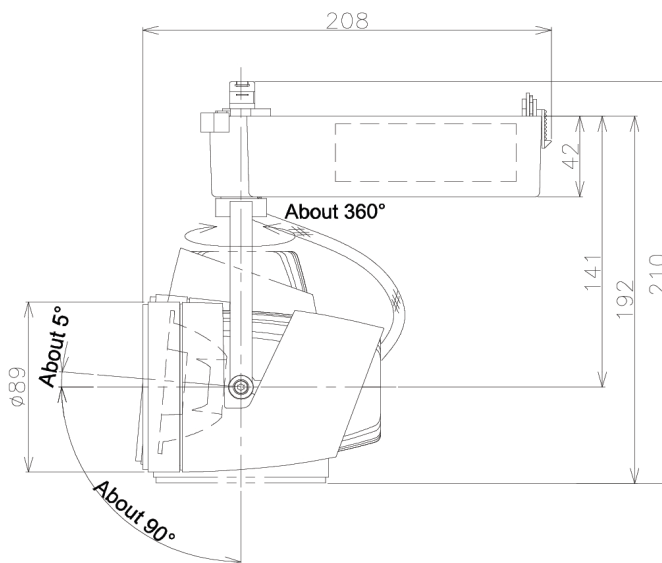

Item no. SD376-3215W9035-LX

Series Name: cledy versa L-G tracklight

■ Direct Horizontal Illuminance SD376-3215W9035-LX

Beam Angle	Vertical Illuminance (lx)
14°	122600
15°	30650
16°	13620
18°	7660
20°	4900
25°	3410
30°	2500
36°	1920

Installation	Track mount
Type	cledy versa L-G tracklight
Fixture wattage	32W
Beam angle	15deg
Color Temp.	3500K
CRI	Ra>90
Luminous	2616 lm
Body	Die-castaluminumalloy
Body finish	White
Trim finish	White
Reflector finish	N/A
IP Rate	IP20
Light source	COB module
Input Voltage	AC220~240V
Dimming Type	Non-Dimmable
Certificate	CE,CCC
Cut Hole	N/A