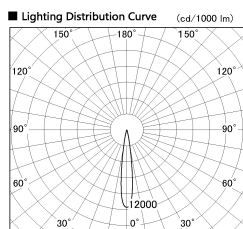

Item no. SD376-3215W9035-LX

Series Name: cledy versa L-G tracklight

■ Direct Horizontal Illuminance SD376-3215W9035-LX

Beam Angle	Vertical Illuminance (lx)
14°	122600
15°	30650
16°	13620
18°	7660
20°	4900
25°	3410
30°	2500
36°	1920

Installation	Track mount
Type	cledy versa L-G tracklight
Fixture wattage	32W
Beam angle	15deg
Color Temp.	3500K
CRI	Ra>90
Luminous	2616 lm
Body	Die-castaluminumalloy
Body finish	White
Trim finish	White
Reflector finish	N/A
IP Rate	IP20
Light source	COB module
Input Voltage	AC220~240V
Dimming Type	Non-Dimmable
Certificate	CE,CCC
Cut Hole	N/A