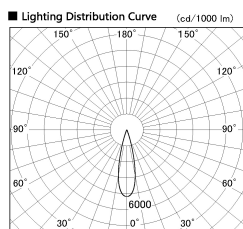

Item no. SD376-3225W9035-LX

Series Name: cledy versa L-G tracklight

■ Direct Horizontal Illuminance SD376-3225W9035-LX

φ	Illuminance Angle	Beam Angle	Vertical Illuminance (lx)
420	24°	25°	55210
850	2		13800
1270	2		6130
1700	3		3450
	1	1	2210
	1	2	1530
	1	2	1130
	1	2	860

Installation	Track mount
Type	cledy versa L-G tracklight
Fixture wattage	32W
Beam angle	25deg
Color Temp.	3500K
CRI	Ra>90
Luminous	2747 lm
Body	Die-castaluminumalloy
Body finish	White
Trim finish	White
Reflector finish	N/A
IP Rate	IP20
Light source	COB module
Input Voltage	AC220~240V
Dimming Type	Non-Dimmable
Certificate	CE,CCC
Cut Hole	N/A