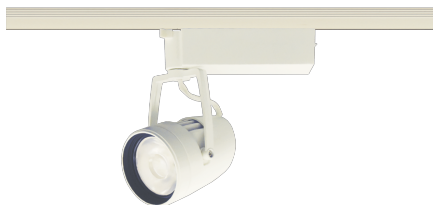

Item no. SD376-3225W9035-LX

Series Name: cledy versa L-G tracklight

■ Direct Horizontal Illuminance SD376-3225W9035-LX

φ	Illuminance Angle	Beam Angle	Vertical Illuminance (lx)
420	24°	25°	55210
850			13800
1270			6130
1700			3450
			2210
			1530
			1130
			860

Installation	Track mount
Type	cledy versa L-G tracklight
Fixture wattage	32W
Beam angle	25deg
Color Temp.	3500K
CRI	Ra>90
Luminous	2747 lm
Body	Die-castaluminumalloy
Body finish	White
Trim finish	White
Reflector finish	N/A
IP Rate	IP20
Light source	COB module
Input Voltage	AC220~240V
Dimming Type	Non-Dimmable
Certificate	CE,CCC
Cut Hole	N/A