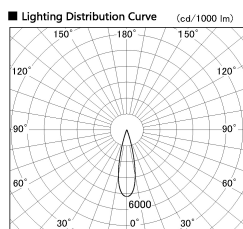

Item no. SD376-3225W9035-LX

Series Name: cledy versa L-G tracklight

■ Direct Horizontal Illuminance SD376-3225W9035-LX

φ	Illuminance Angle	Beam Angle	Vertical Illuminance (lx)
420	24°	25°	55210
850			13800
1270			6130
1700			3450
			2210
			1530
			1130
			860

Installation	Track mount
Type	cledy versa L-G tracklight
Fixture wattage	32W
Beam angle	25deg
Color Temp.	3500K
CRI	Ra>90
Luminous	2747 lm
Body	Die-castaluminumalloy
Body finish	White
Trim finish	White
Reflector finish	N/A
IP Rate	IP20
Light source	COB module
Input Voltage	AC220~240V
Dimming Type	Non-Dimmable
Certificate	CE,CCC
Cut Hole	N/A