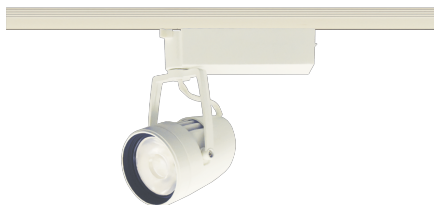

Item no. SD376-3235W9035-LX

Series Name: cledy versa L-G tracklight

Installation	Track mount
Type	cledy versa L-G tracklight
Fixture wattage	32W
Beam angle	39deg
Color Temp.	3500K
CRI	Ra>90
Luminous	2815 lm
Body	Die-castaluminumalloy
Body finish	White
Trim finish	White
Reflector finish	N/A
IP Rate	IP20
Light source	COB module
Input Voltage	AC220~240V
Dimming Type	Non-Dimmable
Certificate	CE,CCC
Cut Hole	N/A