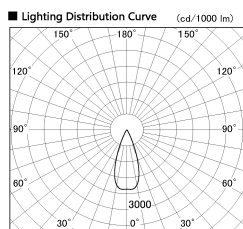

Item no. SD376-3235W9035-LX

Series Name: cledy versa L-G tracklight

Installation	Track mount
Type	cledy versa L-G tracklight
Fixture wattage	32W
Beam angle	39deg
Color Temp.	3500K
CRI	Ra>90
Luminous	2815 lm
Body	Die-castaluminumalloy
Body finish	White
Trim finish	White
Reflector finish	N/A
IP Rate	IP20
Light source	COB module
Input Voltage	AC220~240V
Dimming Type	Non-Dimmable
Certificate	CE,CCC
Cut Hole	N/A