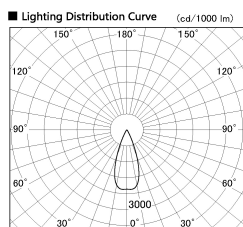

Item no. SD376-3235W9035-LX

Series Name: cledy versa L-G tracklight

Installation	Track mount
Type	cledy versa L-G tracklight
Fixture wattage	32W
Beam angle	39deg
Color Temp.	3500K
CRI	Ra>90
Luminous	2815 lm
Body	Die-castaluminumalloy
Body finish	White
Trim finish	White
Reflector finish	N/A
IP Rate	IP20
Light source	COB module
Input Voltage	AC220~240V
Dimming Type	Non-Dimmable
Certificate	CE,CCC
Cut Hole	N/A