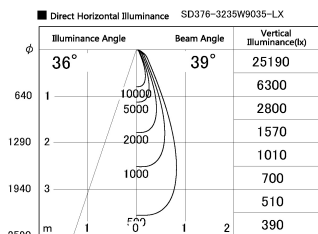

Item no. SD376-3235W9035-LX

Series Name: cledy versa L-G tracklight

Installation	Track mount
Type	cledy versa L-G tracklight
Fixture wattage	32W
Beam angle	39deg
Color Temp.	3500K
CRI	Ra>90
Luminous	2815 lm
Body	Die-castaluminumalloy
Body finish	White
Trim finish	White
Reflector finish	N/A
IP Rate	IP20
Light source	COB module
Input Voltage	AC220~240V
Dimming Type	Non-Dimmable
Certificate	CE,CCC
Cut Hole	N/A