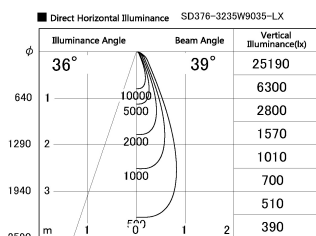

Item no. SD376-3235W9035-LX

Series Name: cledy versa L-G tracklight

Installation	Track mount
Type	cledy versa L-G tracklight
Fixture wattage	32W
Beam angle	39deg
Color Temp.	3500K
CRI	Ra>90
Luminous	2815 lm
Body	Die-castaluminumalloy
Body finish	White
Trim finish	White
Reflector finish	N/A
IP Rate	IP20
Light source	COB module
Input Voltage	AC220~240V
Dimming Type	Non-Dimmable
Certificate	CE,CCC
Cut Hole	N/A