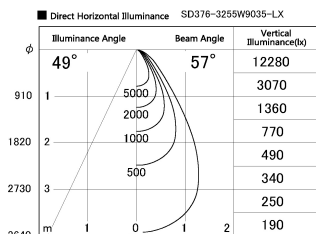

Item no. SD376-3255W9035-LX

Series Name: cledy versa L-G tracklight

Installation	Track mount
Type	cledy versa L-G tracklight
Fixture wattage	32W
Beam angle	57deg
Color Temp.	3500K
CRI	Ra>90
Luminous	2699 lm
Body	Die-castaluminumalloy
Body finish	White
Trim finish	White
Reflector finish	N/A
IP Rate	IP20
Light source	COB module
Input Voltage	AC220~240V
Dimming Type	Non-Dimmable
Certificate	CE,CCC
Cut Hole	N/A