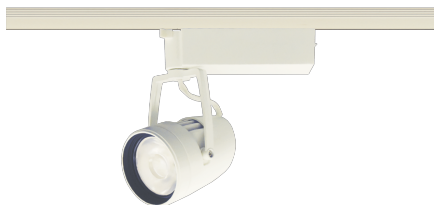

Item no. SD376-3255W9035-LX

Series Name: cledy versa L-G tracklight

Installation	Track mount
Type	cledy versa L-G tracklight
Fixture wattage	32W
Beam angle	57deg
Color Temp.	3500K
CRI	Ra>90
Luminous	2699 lm
Body	Die-castaluminumalloy
Body finish	White
Trim finish	White
Reflector finish	N/A
IP Rate	IP20
Light source	COB module
Input Voltage	AC220~240V
Dimming Type	Non-Dimmable
Certificate	CE,CCC
Cut Hole	N/A