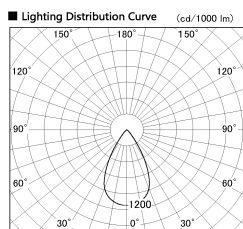

Item no. SD376-3255W9035-LX

Series Name: cledy versa L-G tracklight

Installation	Track mount
Type	cledy versa L-G tracklight
Fixture wattage	32W
Beam angle	57deg
Color Temp.	3500K
CRI	Ra>90
Luminous	2699 lm
Body	Die-castaluminumalloy
Body finish	White
Trim finish	White
Reflector finish	N/A
IP Rate	IP20
Light source	COB module
Input Voltage	AC220~240V
Dimming Type	Non-Dimmable
Certificate	CE,CCC
Cut Hole	N/A