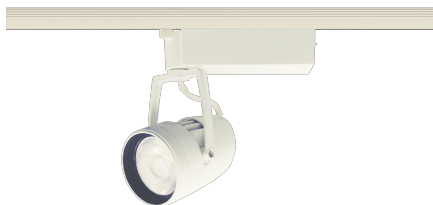

Item no. SD376-2515W9035-LX

Series Name: cledy versa L-G tracklight

■ Direct Horizontal Illuminance SD376-2515W9035-LX

φ	Illuminance Angle	Beam Angle	Vertical Illuminance (lx)
	12°	13°	109080
210	50000		27270
1	20000		12120
420	10000		6820
2			4360
630	5000		3030
3			2230
840			1700
m	2 0 0	1 2	

Installation	Track mount
Type	cledy versa L-G tracklight
Fixture wattage	24W
Beam angle	13deg
Color Temp.	3500K
CRI	Ra>90
Luminous	1929 lm
Body	Die-castaluminumalloy
Body finish	White
Trim finish	White
Reflector finish	N/A
IP Rate	IP20
Light source	COB module
Input Voltage	AC220~240V
Dimming Type	Non-Dimmable
Certificate	CE,CCC
Cut Hole	N/A