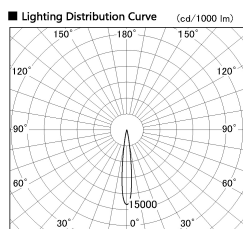

Item no. SD376-2515W9035-LX

Series Name: cledy versa L-G tracklight

■ Direct Horizontal Illuminance SD376-2515W9035-LX

φ	Illuminance Angle	Beam Angle	Vertical Illuminance (lx)
	12°	13°	109080
210	50000		27270
1	20000		12120
420	10000		6820
2			4360
630	5000		3030
3			2230
840			1700
m	2 0 0	1 2	

Installation	Track mount
Type	cledy versa L-G tracklight
Fixture wattage	24W
Beam angle	13deg
Color Temp.	3500K
CRI	Ra>90
Luminous	1929 lm
Body	Die-castaluminumalloy
Body finish	White
Trim finish	White
Reflector finish	N/A
IP Rate	IP20
Light source	COB module
Input Voltage	AC220~240V
Dimming Type	Non-Dimmable
Certificate	CE,CCC
Cut Hole	N/A