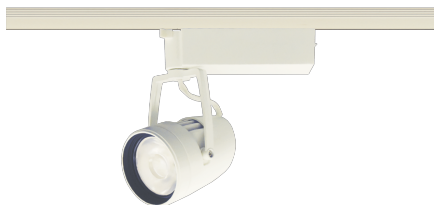

Item no. SD376-2525W9035-LX

Series Name: cledy versa L-G tracklight

Installation	Track mount
Type	cledy versa L-G tracklight
Fixture wattage	24W
Beam angle	25deg
Color Temp.	3500K
CRI	Ra>90
Luminous	2029 lm
Body	Die-castaluminumalloy
Body finish	White
Trim finish	White
Reflector finish	N/A
IP Rate	IP20
Light source	COB module
Input Voltage	AC220~240V
Dimming Type	Non-Dimmable
Certificate	CE,CCC
Cut Hole	N/A