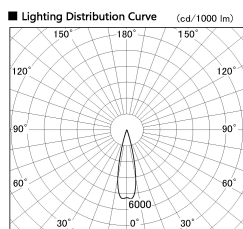

Item no. SD376-2525W9035-LX

Series Name: cledy versa L-G tracklight

Installation	Track mount
Type	cledy versa L-G tracklight
Fixture wattage	24W
Beam angle	25deg
Color Temp.	3500K
CRI	Ra>90
Luminous	2029 lm
Body	Die-castaluminumalloy
Body finish	White
Trim finish	White
Reflector finish	N/A
IP Rate	IP20
Light source	COB module
Input Voltage	AC220~240V
Dimming Type	Non-Dimmable
Certificate	CE,CCC
Cut Hole	N/A