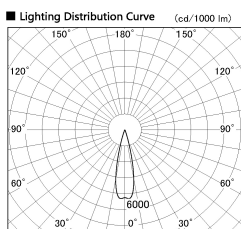

Item no. SD376-2525W9035-LX

Series Name: cledy versa L-G tracklight

■ Direct Horizontal Illuminance SD376-2525W9035-LX

φ	Illuminance Angle	Beam Angle	Vertical Illuminance (lx)
41580	23°	25°	41580
10390			10390
4620			4620
2600			2600
1660			1660
1150			1150
850			850
650			650

Installation	Track mount
Type	cledy versa L-G tracklight
Fixture wattage	24W
Beam angle	25deg
Color Temp.	3500K
CRI	Ra>90
Luminous	2029 lm
Body	Die-castaluminumalloy
Body finish	White
Trim finish	White
Reflector finish	N/A
IP Rate	IP20
Light source	COB module
Input Voltage	AC220~240V
Dimming Type	Non-Dimmable
Certificate	CE,CCC
Cut Hole	N/A