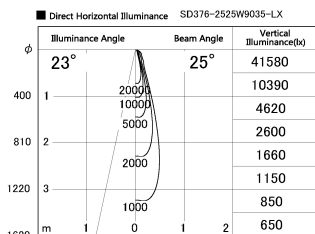

Item no. SD376-2525W9035-LX

Series Name: cledy versa L-G tracklight

Installation	Track mount
Type	cledy versa L-G tracklight
Fixture wattage	24W
Beam angle	25deg
Color Temp.	3500K
CRI	Ra>90
Luminous	2029 lm
Body	Die-castaluminumalloy
Body finish	White
Trim finish	White
Reflector finish	N/A
IP Rate	IP20
Light source	COB module
Input Voltage	AC220~240V
Dimming Type	Non-Dimmable
Certificate	CE,CCC
Cut Hole	N/A