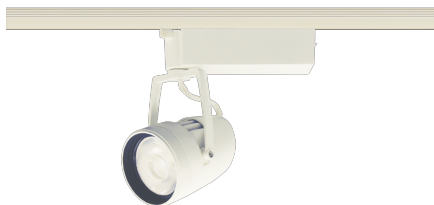

Item no. SD376-2535W9035-LX

Series Name: cledy versa L-G tracklight

Installation	Track mount
Type	cledy versa L-G tracklight
Fixture wattage	24W
Beam angle	40deg
Color Temp.	3500K
CRI	Ra>90
Luminous	2072 lm
Body	Die-castaluminumalloy
Body finish	White
Trim finish	White
Reflector finish	N/A
IP Rate	IP20
Light source	COB module
Input Voltage	AC220~240V
Dimming Type	Non-Dimmable
Certificate	CE,CCC
Cut Hole	N/A