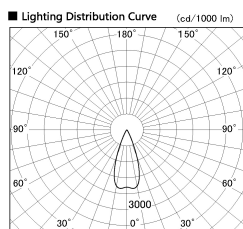

Item no. SD376-2535W9035-LX

Series Name: cledy versa L-G tracklight

Installation	Track mount
Type	cledy versa L-G tracklight
Fixture wattage	24W
Beam angle	40deg
Color Temp.	3500K
CRI	Ra>90
Luminous	2072 lm
Body	Die-castaluminumalloy
Body finish	White
Trim finish	White
Reflector finish	N/A
IP Rate	IP20
Light source	COB module
Input Voltage	AC220~240V
Dimming Type	Non-Dimmable
Certificate	CE,CCC
Cut Hole	N/A