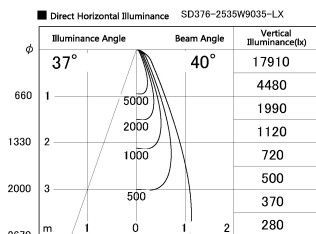

Item no. SD376-2535W9035-LX

Series Name: cledy versa L-G tracklight

Installation	Track mount
Type	cledy versa L-G tracklight
Fixture wattage	24W
Beam angle	40deg
Color Temp.	3500K
CRI	Ra>90
Luminous	2072 lm
Body	Die-castaluminumalloy
Body finish	White
Trim finish	White
Reflector finish	N/A
IP Rate	IP20
Light source	COB module
Input Voltage	AC220~240V
Dimming Type	Non-Dimmable
Certificate	CE,CCC
Cut Hole	N/A