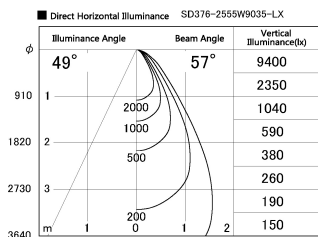

Item no. SD376-2555W9035-LX

Series Name: cledy versa L-G tracklight

Installation	Track mount
Type	cledy versa L-G tracklight
Fixture wattage	24W
Beam angle	57deg
Color Temp.	3500K
CRI	Ra>90
Luminous	1998 lm
Body	Die-castaluminumalloy
Body finish	White
Trim finish	White
Reflector finish	N/A
IP Rate	IP20
Light source	COB module
Input Voltage	AC220~240V
Dimming Type	Non-Dimmable
Certificate	CE,CCC
Cut Hole	N/A