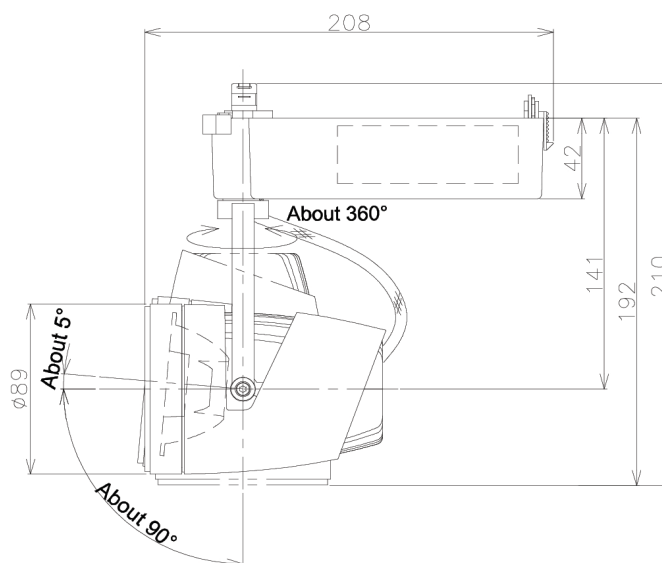

Item no. SD376-2555W9035-LX

Series Name: cledy versa L-G tracklight

Installation	Track mount
Type	cledy versa L-G tracklight
Fixture wattage	24W
Beam angle	57deg
Color Temp.	3500K
CRI	Ra>90
Luminous	1998 lm
Body	Die-castaluminumalloy
Body finish	White
Trim finish	White
Reflector finish	N/A
IP Rate	IP20
Light source	COB module
Input Voltage	AC220~240V
Dimming Type	Non-Dimmable
Certificate	CE,CCC
Cut Hole	N/A