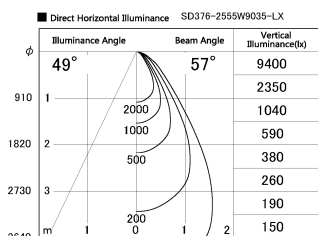

Item no. SD376-2555W9035-LX

Series Name: cledy versa L-G tracklight

Installation	Track mount
Type	cledy versa L-G tracklight
Fixture wattage	24W
Beam angle	57deg
Color Temp.	3500K
CRI	Ra>90
Luminous	1998 lm
Body	Die-castaluminumalloy
Body finish	White
Trim finish	White
Reflector finish	N/A
IP Rate	IP20
Light source	COB module
Input Voltage	AC220~240V
Dimming Type	Non-Dimmable
Certificate	CE,CCC
Cut Hole	N/A