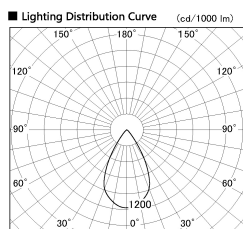

Item no. SD376-2555W9035-LX

Series Name: cledy versa L-G tracklight

Installation	Track mount
Type	cledy versa L-G tracklight
Fixture wattage	24W
Beam angle	57deg
Color Temp.	3500K
CRI	Ra>90
Luminous	1998 lm
Body	Die-castaluminumalloy
Body finish	White
Trim finish	White
Reflector finish	N/A
IP Rate	IP20
Light source	COB module
Input Voltage	AC220~240V
Dimming Type	Non-Dimmable
Certificate	CE,CCC
Cut Hole	N/A