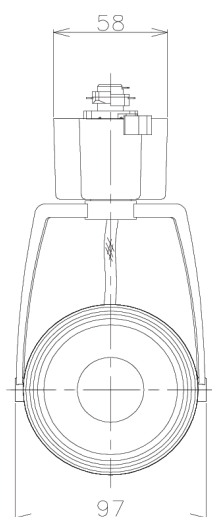

Item no. SD376-2555W9035-LX

Series Name: cledy versa L-G tracklight

Installation	Track mount
Type	cledy versa L-G tracklight
Fixture wattage	24W
Beam angle	57deg
Color Temp.	3500K
CRI	Ra>90
Luminous	1998 lm
Body	Die-castaluminumalloy
Body finish	White
Trim finish	White
Reflector finish	N/A
IP Rate	IP20
Light source	COB module
Input Voltage	AC220~240V
Dimming Type	Non-Dimmable
Certificate	CE,CCC
Cut Hole	N/A