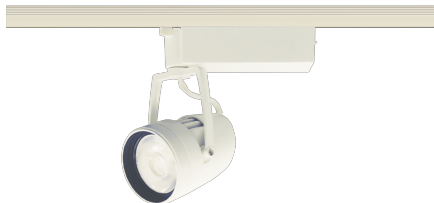

Item no. SD376-2555W9035-LX

Series Name: cledy versa L-G tracklight

Installation	Track mount
Type	cledy versa L-G tracklight
Fixture wattage	24W
Beam angle	57deg
Color Temp.	3500K
CRI	Ra>90
Luminous	1998 lm
Body	Die-castaluminumalloy
Body finish	White
Trim finish	White
Reflector finish	N/A
IP Rate	IP20
Light source	COB module
Input Voltage	AC220~240V
Dimming Type	Non-Dimmable
Certificate	CE,CCC
Cut Hole	N/A