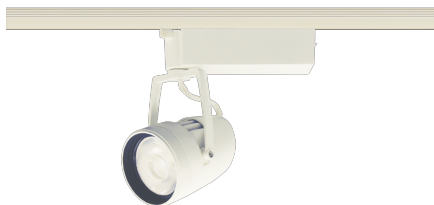

Item no. SD376-2555W9035-LX

Series Name: cledy versa L-G tracklight

Installation	Track mount
Type	cledy versa L-G tracklight
Fixture wattage	24W
Beam angle	57deg
Color Temp.	3500K
CRI	Ra>90
Luminous	1998 lm
Body	Die-castaluminumalloy
Body finish	White
Trim finish	White
Reflector finish	N/A
IP Rate	IP20
Light source	COB module
Input Voltage	AC220~240V
Dimming Type	Non-Dimmable
Certificate	CE,CCC
Cut Hole	N/A