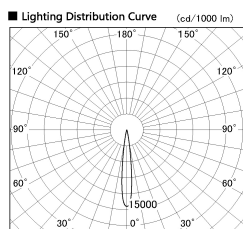

Item no. SD376-2015W9035-LX

Series Name: cledy versa L-G tracklight

■ Direct Horizontal Illuminance SD376-2015W9035-LX

φ	Illuminance Angle	Beam Angle	Vertical Illuminance (lx)
1	12°	13°	89880
210			22470
1			9990
420			5620
2			3600
630			2500
3			1830
840			1400
m			

Installation	Track mount
Type	cledy versa L-G tracklight
Fixture wattage	18.6W
Beam angle	13deg
Color Temp.	3500K
CRI	Ra>90
Luminous	1552 lm
Body	Die-castaluminumalloy
Body finish	White
Trim finish	White
Reflector finish	N/A
IP Rate	IP20
Light source	COB module
Input Voltage	AC220~240V
Dimming Type	Non-Dimmable
Certificate	CE,CCC
Cut Hole	N/A