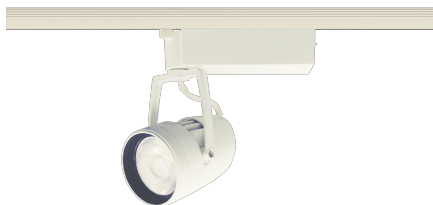

Item no. SD376-2015W9035-LX

Series Name: cledy versa L-G tracklight

■ Direct Horizontal Illuminance SD376-2015W9035-LX

φ	Illuminance Angle	Beam Angle	Vertical Illuminance (lx)
1	12°	13°	89880
210			22470
1			9990
420			5620
2			3600
630			2500
3			1830
840			1400
m			

Installation	Track mount
Type	cledy versa L-G tracklight
Fixture wattage	18.6W
Beam angle	13deg
Color Temp.	3500K
CRI	Ra>90
Luminous	1552 lm
Body	Die-castaluminumalloy
Body finish	White
Trim finish	White
Reflector finish	N/A
IP Rate	IP20
Light source	COB module
Input Voltage	AC220~240V
Dimming Type	Non-Dimmable
Certificate	CE,CCC
Cut Hole	N/A