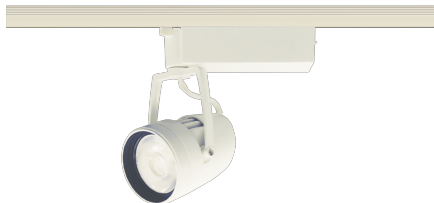

Item no. SD376-2025W9035-LX

Series Name: cledy versa L-G tracklight

Installation	Track mount
Type	cledy versa L-G tracklight
Fixture wattage	18.6W
Beam angle	25deg
Color Temp.	3500K
CRI	Ra>90
Luminous	1632 lm
Body	Die-castaluminumalloy
Body finish	White
Trim finish	White
Reflector finish	N/A
IP Rate	IP20
Light source	COB module
Input Voltage	AC220~240V
Dimming Type	Non-Dimmable
Certificate	CE,CCC
Cut Hole	N/A