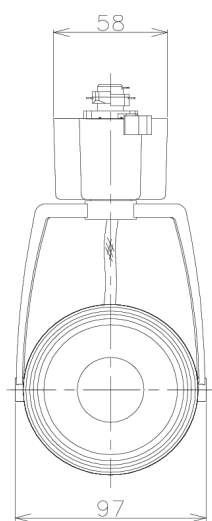

Item no. SD376-2025W9035-LX

Series Name: cledy versa L-G tracklight

Installation	Track mount
Type	cledy versa L-G tracklight
Fixture wattage	18.6W
Beam angle	25deg
Color Temp.	3500K
CRI	Ra>90
Luminous	1632 lm
Body	Die-castaluminumalloy
Body finish	White
Trim finish	White
Reflector finish	N/A
IP Rate	IP20
Light source	COB module
Input Voltage	AC220~240V
Dimming Type	Non-Dimmable
Certificate	CE,CCC
Cut Hole	N/A