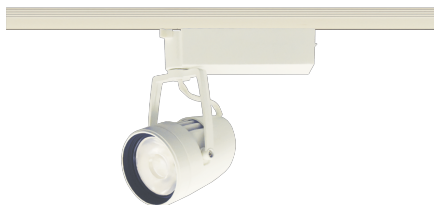

Item no. SD376-2025W9035-LX

Series Name: cledy versa L-G tracklight

Installation	Track mount
Type	cledy versa L-G tracklight
Fixture wattage	18.6W
Beam angle	25deg
Color Temp.	3500K
CRI	Ra>90
Luminous	1632 lm
Body	Die-castaluminumalloy
Body finish	White
Trim finish	White
Reflector finish	N/A
IP Rate	IP20
Light source	COB module
Input Voltage	AC220~240V
Dimming Type	Non-Dimmable
Certificate	CE,CCC
Cut Hole	N/A