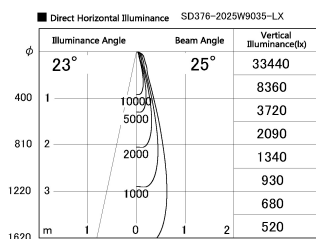

Item no. SD376-2025W9035-LX

Series Name: cledy versa L-G tracklight

Installation	Track mount
Type	cledy versa L-G tracklight
Fixture wattage	18.6W
Beam angle	25deg
Color Temp.	3500K
CRI	Ra>90
Luminous	1632 lm
Body	Die-castaluminumalloy
Body finish	White
Trim finish	White
Reflector finish	N/A
IP Rate	IP20
Light source	COB module
Input Voltage	AC220~240V
Dimming Type	Non-Dimmable
Certificate	CE,CCC
Cut Hole	N/A