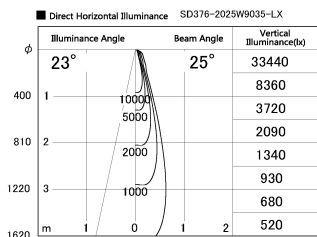

Item no. SD376-2025W9035-LX

Series Name: cledy versa L-G tracklight

Installation	Track mount
Type	cledy versa L-G tracklight
Fixture wattage	18.6W
Beam angle	25deg
Color Temp.	3500K
CRI	Ra>90
Luminous	1632 lm
Body	Die-castaluminumalloy
Body finish	White
Trim finish	White
Reflector finish	N/A
IP Rate	IP20
Light source	COB module
Input Voltage	AC220~240V
Dimming Type	Non-Dimmable
Certificate	CE,CCC
Cut Hole	N/A