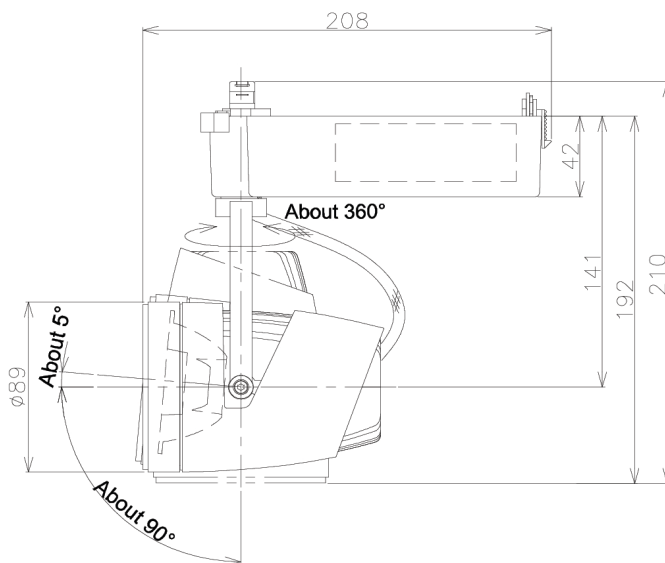

Item no. SD376-2025W9035-LX

Series Name: cledy versa L-G tracklight

Installation	Track mount
Type	cledy versa L-G tracklight
Fixture wattage	18.6W
Beam angle	25deg
Color Temp.	3500K
CRI	Ra>90
Luminous	1632 lm
Body	Die-castaluminumalloy
Body finish	White
Trim finish	White
Reflector finish	N/A
IP Rate	IP20
Light source	COB module
Input Voltage	AC220~240V
Dimming Type	Non-Dimmable
Certificate	CE,CCC
Cut Hole	N/A