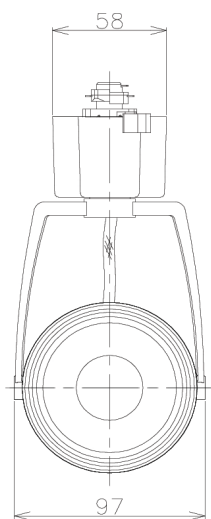

Item no. SD376-2025W9035-LX

Series Name: cledy versa L-G tracklight

Installation	Track mount
Type	cledy versa L-G tracklight
Fixture wattage	18.6W
Beam angle	25deg
Color Temp.	3500K
CRI	Ra>90
Luminous	1632 lm
Body	Die-castaluminumalloy
Body finish	White
Trim finish	White
Reflector finish	N/A
IP Rate	IP20
Light source	COB module
Input Voltage	AC220~240V
Dimming Type	Non-Dimmable
Certificate	CE,CCC
Cut Hole	N/A