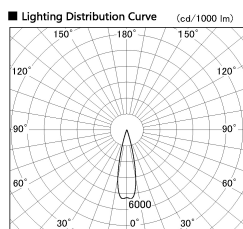

Item no. SD376-2025W9035-LX

Series Name: cledy versa L-G tracklight

Installation	Track mount
Type	cledy versa L-G tracklight
Fixture wattage	18.6W
Beam angle	25deg
Color Temp.	3500K
CRI	Ra>90
Luminous	1632 lm
Body	Die-castaluminumalloy
Body finish	White
Trim finish	White
Reflector finish	N/A
IP Rate	IP20
Light source	COB module
Input Voltage	AC220~240V
Dimming Type	Non-Dimmable
Certificate	CE,CCC
Cut Hole	N/A