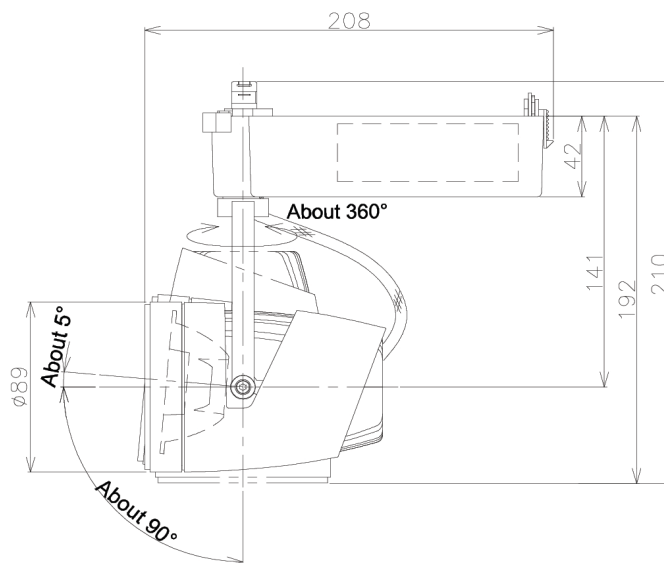

Item no. SD376-2025W9035-LX

Series Name: cledy versa L-G tracklight

Installation	Track mount
Type	cledy versa L-G tracklight
Fixture wattage	18.6W
Beam angle	25deg
Color Temp.	3500K
CRI	Ra>90
Luminous	1632 lm
Body	Die-castaluminumalloy
Body finish	White
Trim finish	White
Reflector finish	N/A
IP Rate	IP20
Light source	COB module
Input Voltage	AC220~240V
Dimming Type	Non-Dimmable
Certificate	CE,CCC
Cut Hole	N/A