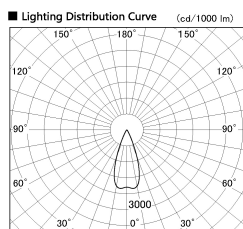

Item no. SD376-2035W9035-LX

Series Name: cledy versa L-G tracklight

Installation	Track mount
Type	cledy versa L-G tracklight
Fixture wattage	18.6W
Beam angle	40deg
Color Temp.	3500K
CRI	Ra>90
Luminous	1667 lm
Body	Die-castaluminumalloy
Body finish	White
Trim finish	White
Reflector finish	N/A
IP Rate	IP20
Light source	COB module
Input Voltage	AC220~240V
Dimming Type	Non-Dimmable
Certificate	CE,CCC
Cut Hole	N/A