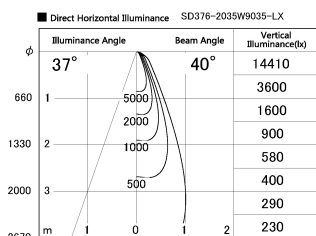

Item no. SD376-2035W9035-LX

Series Name: cledy versa L-G tracklight

Installation	Track mount
Type	cledy versa L-G tracklight
Fixture wattage	18.6W
Beam angle	40deg
Color Temp.	3500K
CRI	Ra>90
Luminous	1667 lm
Body	Die-castaluminumalloy
Body finish	White
Trim finish	White
Reflector finish	N/A
IP Rate	IP20
Light source	COB module
Input Voltage	AC220~240V
Dimming Type	Non-Dimmable
Certificate	CE,CCC
Cut Hole	N/A