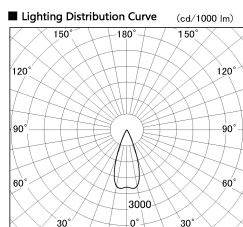

Item no. SD376-2035W9035-LX

Series Name: cledy versa L-G tracklight

Installation	Track mount
Type	cledy versa L-G tracklight
Fixture wattage	18.6W
Beam angle	40deg
Color Temp.	3500K
CRI	Ra>90
Luminous	1667 lm
Body	Die-castaluminumalloy
Body finish	White
Trim finish	White
Reflector finish	N/A
IP Rate	IP20
Light source	COB module
Input Voltage	AC220~240V
Dimming Type	Non-Dimmable
Certificate	CE,CCC
Cut Hole	N/A