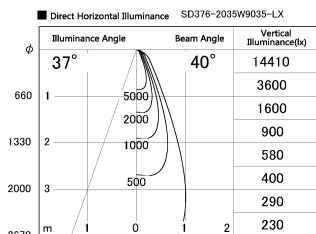

Item no. SD376-2035W9035-LX

Series Name: cledy versa L-G tracklight

Installation	Track mount
Type	cledy versa L-G tracklight
Fixture wattage	18.6W
Beam angle	40deg
Color Temp.	3500K
CRI	Ra>90
Luminous	1667 lm
Body	Die-castaluminumalloy
Body finish	White
Trim finish	White
Reflector finish	N/A
IP Rate	IP20
Light source	COB module
Input Voltage	AC220~240V
Dimming Type	Non-Dimmable
Certificate	CE,CCC
Cut Hole	N/A