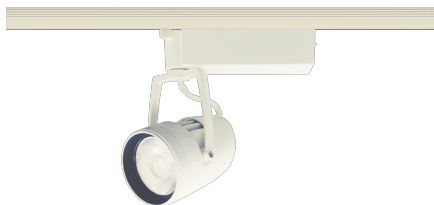

Item no. SD376-2035W9035-LX

Series Name: cledy versa L-G tracklight

Installation	Track mount
Type	cledy versa L-G tracklight
Fixture wattage	18.6W
Beam angle	40deg
Color Temp.	3500K
CRI	Ra>90
Luminous	1667 lm
Body	Die-castaluminumalloy
Body finish	White
Trim finish	White
Reflector finish	N/A
IP Rate	IP20
Light source	COB module
Input Voltage	AC220~240V
Dimming Type	Non-Dimmable
Certificate	CE,CCC
Cut Hole	N/A