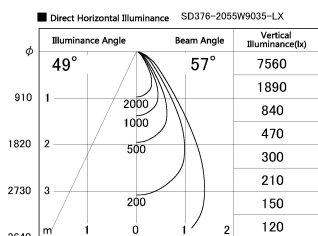

Item no. SD376-2055W9035-LX

Series Name: cledy versa L-G tracklight

Installation	Track mount
Type	cledy versa L-G tracklight
Fixture wattage	18.6W
Beam angle	57deg
Color Temp.	3500K
CRI	Ra>90
Luminous	1607 lm
Body	Die-castaluminumalloy
Body finish	White
Trim finish	White
Reflector finish	N/A
IP Rate	IP20
Light source	COB module
Input Voltage	AC220~240V
Dimming Type	Non-Dimmable
Certificate	CE,CCC
Cut Hole	N/A