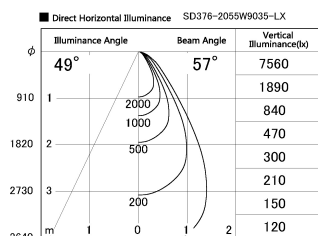

Item no. SD376-2055W9035-LX

Series Name: cledy versa L-G tracklight

Installation	Track mount
Type	cledy versa L-G tracklight
Fixture wattage	18.6W
Beam angle	57deg
Color Temp.	3500K
CRI	Ra>90
Luminous	1607 lm
Body	Die-castaluminumalloy
Body finish	White
Trim finish	White
Reflector finish	N/A
IP Rate	IP20
Light source	COB module
Input Voltage	AC220~240V
Dimming Type	Non-Dimmable
Certificate	CE,CCC
Cut Hole	N/A