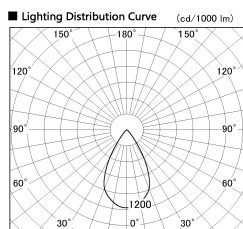

Item no. SD376-2055W9035-LX

Series Name: cledy versa L-G tracklight

Installation	Track mount
Type	cledy versa L-G tracklight
Fixture wattage	18.6W
Beam angle	57deg
Color Temp.	3500K
CRI	Ra>90
Luminous	1607 lm
Body	Die-castaluminumalloy
Body finish	White
Trim finish	White
Reflector finish	N/A
IP Rate	IP20
Light source	COB module
Input Voltage	AC220~240V
Dimming Type	Non-Dimmable
Certificate	CE,CCC
Cut Hole	N/A