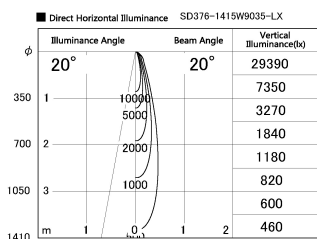

Item no. SD376-1415W9035-LX

Series Name: cledy versa L-G tracklight

Installation	Track mount
Type	cledy versa L-G tracklight
Fixture wattage	12.5W
Beam angle	20deg
Color Temp.	3500K
CRI	Ra>90
Luminous	1116 lm
Body	Die-castaluminumalloy
Body finish	White
Trim finish	White
Reflector finish	N/A
IP Rate	IP20
Light source	COB module
Input Voltage	AC220~240V
Dimming Type	Non-Dimmable
Certificate	CE,CCC
Cut Hole	N/A