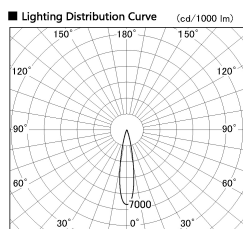

Item no. SD376-1415W9035-LX

Series Name: cledy versa L-G tracklight

Installation	Track mount
Type	cledy versa L-G tracklight
Fixture wattage	12.5W
Beam angle	20deg
Color Temp.	3500K
CRI	Ra>90
Luminous	1116 lm
Body	Die-castaluminumalloy
Body finish	White
Trim finish	White
Reflector finish	N/A
IP Rate	IP20
Light source	COB module
Input Voltage	AC220~240V
Dimming Type	Non-Dimmable
Certificate	CE,CCC
Cut Hole	N/A