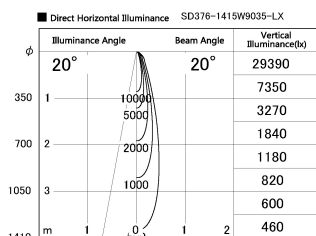

Item no. SD376-1415W9035-LX

Series Name: cledy versa L-G tracklight

Installation	Track mount
Type	cledy versa L-G tracklight
Fixture wattage	12.5W
Beam angle	20deg
Color Temp.	3500K
CRI	Ra>90
Luminous	1116 lm
Body	Die-castaluminumalloy
Body finish	White
Trim finish	White
Reflector finish	N/A
IP Rate	IP20
Light source	COB module
Input Voltage	AC220~240V
Dimming Type	Non-Dimmable
Certificate	CE,CCC
Cut Hole	N/A