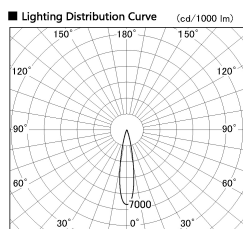

Item no. SD376-1415W9035-LX

Series Name: cledy versa L-G tracklight

■ Direct Horizontal Illuminance SD376-1415W9035-LX

Beam Angle	Vertical Illuminance (lx)
20°	29390
30°	7350
45°	3270
60°	1840
75°	1180
90°	820
105°	600
141°	460

Installation	Track mount
Type	cledy versa L-G tracklight
Fixture wattage	12.5W
Beam angle	20deg
Color Temp.	3500K
CRI	Ra>90
Luminous	1116 lm
Body	Die-castaluminumalloy
Body finish	White
Trim finish	White
Reflector finish	N/A
IP Rate	IP20
Light source	COB module
Input Voltage	AC220~240V
Dimming Type	Non-Dimmable
Certificate	CE,CCC
Cut Hole	N/A