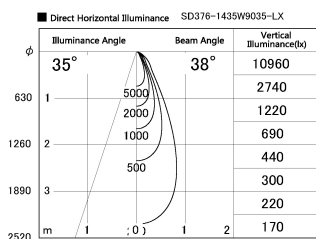

Item no. SD376-1435W9035-LX

Series Name: cledy versa L-G tracklight

| | |
|------------------|----------------------------|
| Installation | Track mount |
| Type | cledy versa L-G tracklight |
| Fixture wattage | 12.5W |
| Beam angle | 38deg |
| Color Temp. | 3500K |
| CRI | Ra>90 |
| Luminous | 1169 lm |
| Body | Die-castaluminumalloy |
| Body finish | White |
| Trim finish | White |
| Reflector finish | N/A |
| IP Rate | IP20 |
| Light source | COB module |
| Input Voltage | AC220~240V |
| Dimming Type | Non-Dimmable |
| Certificate | CE,CCC |
| Cut Hole | N/A |