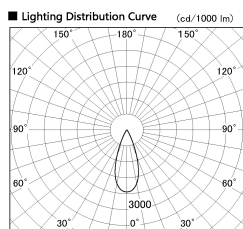

Item no. SD376-1435W9035-LX

Series Name: cledy versa L-G tracklight

| | |
|------------------|----------------------------|
| Installation | Track mount |
| Type | cledy versa L-G tracklight |
| Fixture wattage | 12.5W |
| Beam angle | 38deg |
| Color Temp. | 3500K |
| CRI | Ra>90 |
| Luminous | 1169 lm |
| Body | Die-castaluminumalloy |
| Body finish | White |
| Trim finish | White |
| Reflector finish | N/A |
| IP Rate | IP20 |
| Light source | COB module |
| Input Voltage | AC220~240V |
| Dimming Type | Non-Dimmable |
| Certificate | CE,CCC |
| Cut Hole | N/A |