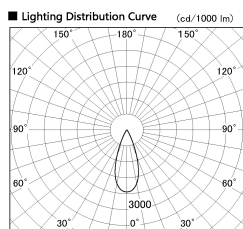

Item no. SD376-1435W9035-LX

Series Name: cledy versa L-G tracklight

|                  |                            |
|------------------|----------------------------|
| Installation     | Track mount                |
| Type             | cledy versa L-G tracklight |
| Fixture wattage  | 12.5W                      |
| Beam angle       | 38deg                      |
| Color Temp.      | 3500K                      |
| CRI              | Ra>90                      |
| Luminous         | 1169 lm                    |
| Body             | Die-castaluminumalloy      |
| Body finish      | White                      |
| Trim finish      | White                      |
| Reflector finish | N/A                        |
| IP Rate          | IP20                       |
| Light source     | COB module                 |
| Input Voltage    | AC220~240V                 |
| Dimming Type     | Non-Dimmable               |
| Certificate      | CE,CCC                     |
| Cut Hole         | N/A                        |