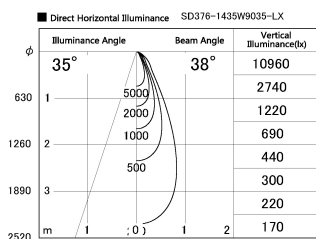

Item no. SD376-1435W9035-LX

Series Name: cledy versa L-G tracklight

|                  |                            |
|------------------|----------------------------|
| Installation     | Track mount                |
| Type             | cledy versa L-G tracklight |
| Fixture wattage  | 12.5W                      |
| Beam angle       | 38deg                      |
| Color Temp.      | 3500K                      |
| CRI              | Ra>90                      |
| Luminous         | 1169 lm                    |
| Body             | Die-castaluminumalloy      |
| Body finish      | White                      |
| Trim finish      | White                      |
| Reflector finish | N/A                        |
| IP Rate          | IP20                       |
| Light source     | COB module                 |
| Input Voltage    | AC220~240V                 |
| Dimming Type     | Non-Dimmable               |
| Certificate      | CE,CCC                     |
| Cut Hole         | N/A                        |