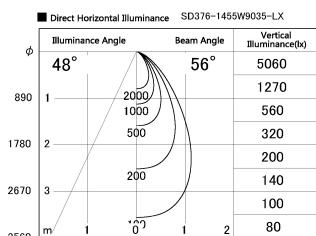

Item no. SD376-1455W9035-LX

Series Name: cledy versa L-G tracklight

Installation	Track mount
Type	cledy versa L-G tracklight
Fixture wattage	12.5W
Beam angle	56deg
Color Temp.	3500K
CRI	Ra>90
Luminous	1159 lm
Body	Die-castaluminumalloy
Body finish	White
Trim finish	White
Reflector finish	N/A
IP Rate	IP20
Light source	COB module
Input Voltage	AC220~240V
Dimming Type	Non-Dimmable
Certificate	CE,CCC
Cut Hole	N/A