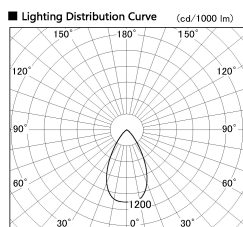

Item no. SD376-1455W9035-LX

Series Name: cledy versa L-G tracklight

Installation	Track mount
Type	cledy versa L-G tracklight
Fixture wattage	12.5W
Beam angle	56deg
Color Temp.	3500K
CRI	Ra>90
Luminous	1159 lm
Body	Die-castaluminumalloy
Body finish	White
Trim finish	White
Reflector finish	N/A
IP Rate	IP20
Light source	COB module
Input Voltage	AC220~240V
Dimming Type	Non-Dimmable
Certificate	CE,CCC
Cut Hole	N/A