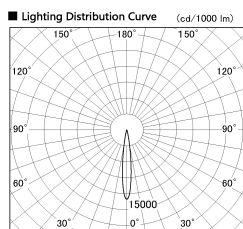

Item no. SD376-0815W9035-LX

Series Name: cledy versa L-G tracklight

■ Direct Horizontal Illuminance SD376-0815W9035-LX

| φ   | Illuminance Angle | Beam Angle | Vertical Illuminance (lx) |
|-----|-------------------|------------|---------------------------|
| 220 | 13°               | 13°        | 33660                     |
| 1   |                   |            | 8410                      |
| 450 |                   |            | 3740                      |
| 2   |                   |            | 2100                      |
| 680 |                   |            | 1350                      |
| 3   |                   |            | 930                       |
| 910 |                   |            | 690                       |
| m   | 1                 | 0          | 530                       |

|                  |                            |
|------------------|----------------------------|
| Installation     | Track mount                |
| Type             | cledy versa L-G tracklight |
| Fixture wattage  | 7.4W                       |
| Beam angle       | 13deg                      |
| Color Temp.      | 3500K                      |
| CRI              | Ra>90                      |
| Luminous         | 641 lm                     |
| Body             | Die-castaluminumalloy      |
| Body finish      | White                      |
| Trim finish      | White                      |
| Reflector finish | N/A                        |
| IP Rate          | IP20                       |
| Light source     | COB module                 |
| Input Voltage    | AC220~240V                 |
| Dimming Type     | Non-Dimmable               |
| Certificate      | CE,CCC                     |
| Cut Hole         | N/A                        |