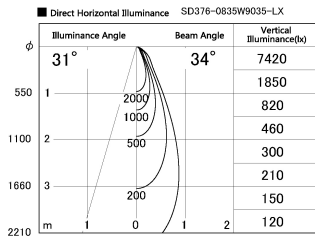

Item no. SD376-0835W9035-LX

Series Name: cledy versa L-G tracklight

Installation	Track mount
Type	cledy versa L-G tracklight
Fixture wattage	7.4W
Beam angle	34deg
Color Temp.	3500K
CRI	Ra>90
Luminous	670 lm
Body	Die-castaluminumalloy
Body finish	White
Trim finish	White
Reflector finish	N/A
IP Rate	IP20
Light source	COB module
Input Voltage	AC220~240V
Dimming Type	Non-Dimmable
Certificate	CE,CCC
Cut Hole	N/A