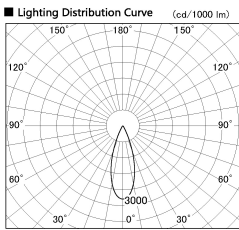

Item no. SD376-0835W9035-LX

Series Name: cledy versa L-G tracklight

Installation	Track mount
Type	cledy versa L-G tracklight
Fixture wattage	7.4W
Beam angle	34deg
Color Temp.	3500K
CRI	Ra>90
Luminous	670 lm
Body	Die-castaluminumalloy
Body finish	White
Trim finish	White
Reflector finish	N/A
IP Rate	IP20
Light source	COB module
Input Voltage	AC220~240V
Dimming Type	Non-Dimmable
Certificate	CE,CCC
Cut Hole	N/A