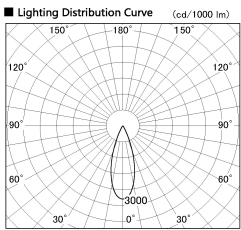

Item no. SD376-0835W9035-LX

Series Name: cledy versa L-G tracklight

Installation	Track mount
Type	cledy versa L-G tracklight
Fixture wattage	7.4W
Beam angle	34deg
Color Temp.	3500K
CRI	Ra>90
Luminous	670 lm
Body	Die-castaluminumalloy
Body finish	White
Trim finish	White
Reflector finish	N/A
IP Rate	IP20
Light source	COB module
Input Voltage	AC220~240V
Dimming Type	Non-Dimmable
Certificate	CE,CCC
Cut Hole	N/A