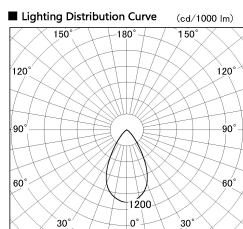

Item no. SD376-0855W9035-LX

Series Name: cledy versa L-G tracklight

Installation	Track mount
Type	cledy versa L-G tracklight
Fixture wattage	7.4W
Beam angle	57deg
Color Temp.	3500K
CRI	Ra>90
Luminous	662 lm
Body	Die-castaluminumalloy
Body finish	White
Trim finish	White
Reflector finish	N/A
IP Rate	IP20
Light source	COB module
Input Voltage	AC220~240V
Dimming Type	Non-Dimmable
Certificate	CE,CCC
Cut Hole	N/A