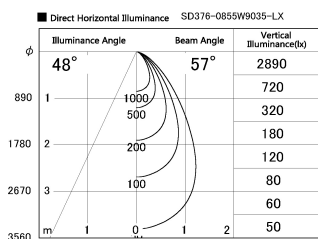

Item no. SD376-0855W9035-LX

Series Name: cledy versa L-G tracklight

Installation	Track mount
Type	cledy versa L-G tracklight
Fixture wattage	7.4W
Beam angle	57deg
Color Temp.	3500K
CRI	Ra>90
Luminous	662 lm
Body	Die-castaluminumalloy
Body finish	White
Trim finish	White
Reflector finish	N/A
IP Rate	IP20
Light source	COB module
Input Voltage	AC220~240V
Dimming Type	Non-Dimmable
Certificate	CE,CCC
Cut Hole	N/A