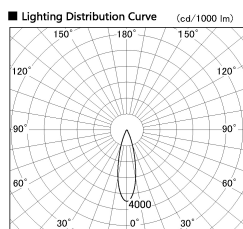

Item no. SD376-4025W9040-LX

Series Name: cledy versa L-G tracklight

■ Direct Horizontal Illuminance SD376-4025W9040-LX

φ	Illuminance Angle	Beam Angle	Vertical Illuminance (lx)
440	25°	27°	55340
1330			13830
880			6150
1770			3460
			2210
			1540
			1130
			860

Installation	Track mount
Type	cledy versa L-G tracklight
Fixture wattage	38.5W
Beam angle	27deg
Color Temp.	4000K
CRI	Ra>90
Luminous	3836 lm
Body	Die-castaluminumalloy
Body finish	White
Trim finish	White
Reflector finish	N/A
IP Rate	IP20
Light source	COB module
Input Voltage	AC220~240V
Dimming Type	Non-Dimmable
Certificate	CE,CCC
Cut Hole	N/A