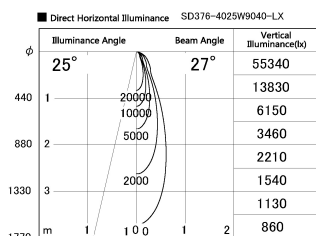

Item no. SD376-4025W9040-LX

Series Name: cledy versa L-G tracklight

Installation	Track mount
Type	cledy versa L-G tracklight
Fixture wattage	38.5W
Beam angle	27deg
Color Temp.	4000K
CRI	Ra>90
Luminous	3836 lm
Body	Die-castaluminumalloy
Body finish	White
Trim finish	White
Reflector finish	N/A
IP Rate	IP20
Light source	COB module
Input Voltage	AC220~240V
Dimming Type	Non-Dimmable
Certificate	CE,CCC
Cut Hole	N/A