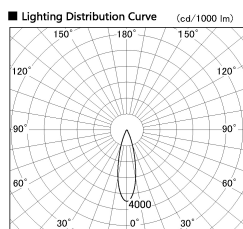

Item no. SD376-4025W9040-LX

Series Name: cledy versa L-G tracklight

Installation	Track mount
Type	cledy versa L-G tracklight
Fixture wattage	38.5W
Beam angle	27deg
Color Temp.	4000K
CRI	Ra>90
Luminous	3836 lm
Body	Die-castaluminumalloy
Body finish	White
Trim finish	White
Reflector finish	N/A
IP Rate	IP20
Light source	COB module
Input Voltage	AC220~240V
Dimming Type	Non-Dimmable
Certificate	CE,CCC
Cut Hole	N/A