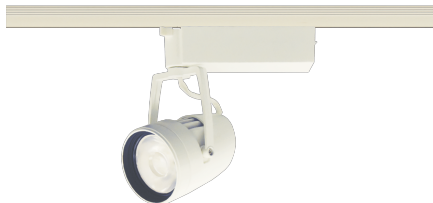

Item no. SD376-4025W9040-LX

Series Name: cledy versa L-G tracklight

Installation	Track mount
Type	cledy versa L-G tracklight
Fixture wattage	38.5W
Beam angle	27deg
Color Temp.	4000K
CRI	Ra>90
Luminous	3836 lm
Body	Die-castaluminumalloy
Body finish	White
Trim finish	White
Reflector finish	N/A
IP Rate	IP20
Light source	COB module
Input Voltage	AC220~240V
Dimming Type	Non-Dimmable
Certificate	CE,CCC
Cut Hole	N/A