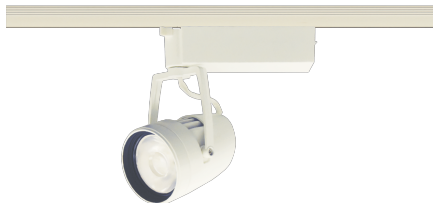

Item no. SD376-4035W9040-LX

Series Name: cledy versa L-G tracklight

Installation	Track mount
Type	cledy versa L-G tracklight
Fixture wattage	38.5W
Beam angle	33deg
Color Temp.	4000K
CRI	Ra>90
Luminous	4003 lm
Body	Die-castaluminumalloy
Body finish	White
Trim finish	White
Reflector finish	N/A
IP Rate	IP20
Light source	COB module
Input Voltage	AC220~240V
Dimming Type	Non-Dimmable
Certificate	CE,CCC
Cut Hole	N/A