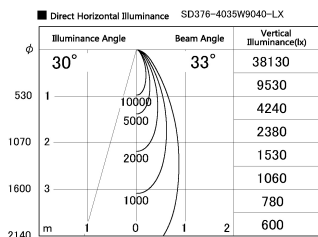

Item no. SD376-4035W9040-LX

Series Name: cledy versa L-G tracklight

Installation	Track mount
Type	cledy versa L-G tracklight
Fixture wattage	38.5W
Beam angle	33deg
Color Temp.	4000K
CRI	Ra>90
Luminous	4003 lm
Body	Die-castaluminumalloy
Body finish	White
Trim finish	White
Reflector finish	N/A
IP Rate	IP20
Light source	COB module
Input Voltage	AC220~240V
Dimming Type	Non-Dimmable
Certificate	CE,CCC
Cut Hole	N/A