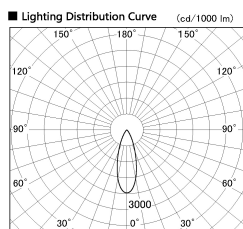

Item no. SD376-4035W9040-LX

Series Name: cledy versa L-G tracklight

Installation	Track mount
Type	cledy versa L-G tracklight
Fixture wattage	38.5W
Beam angle	33deg
Color Temp.	4000K
CRI	Ra>90
Luminous	4003 lm
Body	Die-castaluminumalloy
Body finish	White
Trim finish	White
Reflector finish	N/A
IP Rate	IP20
Light source	COB module
Input Voltage	AC220~240V
Dimming Type	Non-Dimmable
Certificate	CE,CCC
Cut Hole	N/A