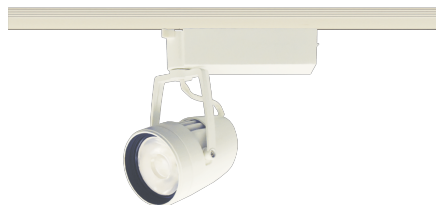

Item no. SD376-4035W9040-LX

Series Name: cledy versa L-G tracklight

Installation	Track mount
Type	cledy versa L-G tracklight
Fixture wattage	38.5W
Beam angle	33deg
Color Temp.	4000K
CRI	Ra>90
Luminous	4003 lm
Body	Die-castaluminumalloy
Body finish	White
Trim finish	White
Reflector finish	N/A
IP Rate	IP20
Light source	COB module
Input Voltage	AC220~240V
Dimming Type	Non-Dimmable
Certificate	CE,CCC
Cut Hole	N/A