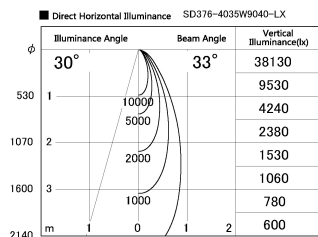

Item no. SD376-4035W9040-LX

Series Name: cledy versa L-G tracklight

Installation	Track mount
Type	cledy versa L-G tracklight
Fixture wattage	38.5W
Beam angle	33deg
Color Temp.	4000K
CRI	Ra>90
Luminous	4003 lm
Body	Die-castaluminumalloy
Body finish	White
Trim finish	White
Reflector finish	N/A
IP Rate	IP20
Light source	COB module
Input Voltage	AC220~240V
Dimming Type	Non-Dimmable
Certificate	CE,CCC
Cut Hole	N/A