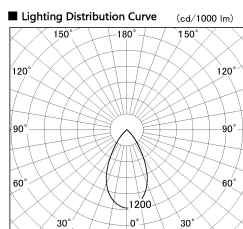

Item no. SD376-4055W9040-LX

Series Name: cledy versa L-G tracklight

Installation	Track mount
Type	cledy versa L-G tracklight
Fixture wattage	38.5W
Beam angle	54deg
Color Temp.	4000K
CRI	Ra>90
Luminous	3847 lm
Body	Die-castaluminumalloy
Body finish	White
Trim finish	White
Reflector finish	N/A
IP Rate	IP20
Light source	COB module
Input Voltage	AC220~240V
Dimming Type	Non-Dimmable
Certificate	CE,CCC
Cut Hole	N/A