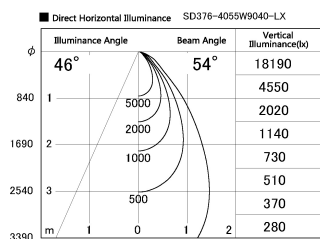

Item no. SD376-4055W9040-LX

Series Name: cledy versa L-G tracklight

Installation	Track mount
Type	cledy versa L-G tracklight
Fixture wattage	38.5W
Beam angle	54deg
Color Temp.	4000K
CRI	Ra>90
Luminous	3847 lm
Body	Die-castaluminumalloy
Body finish	White
Trim finish	White
Reflector finish	N/A
IP Rate	IP20
Light source	COB module
Input Voltage	AC220~240V
Dimming Type	Non-Dimmable
Certificate	CE,CCC
Cut Hole	N/A