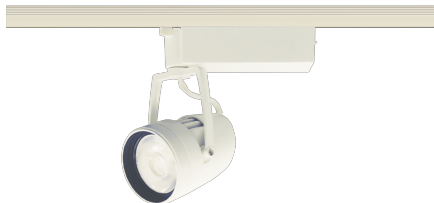

Item no. SD376-4055W9040-LX

Series Name: cledy versa L-G tracklight

Installation	Track mount
Type	cledy versa L-G tracklight
Fixture wattage	38.5W
Beam angle	54deg
Color Temp.	4000K
CRI	Ra>90
Luminous	3847 lm
Body	Die-castaluminumalloy
Body finish	White
Trim finish	White
Reflector finish	N/A
IP Rate	IP20
Light source	COB module
Input Voltage	AC220~240V
Dimming Type	Non-Dimmable
Certificate	CE,CCC
Cut Hole	N/A