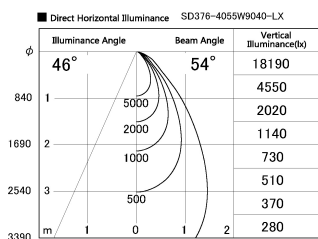

Item no. SD376-4055W9040-LX

Series Name: cledy versa L-G tracklight

Installation	Track mount
Type	cledy versa L-G tracklight
Fixture wattage	38.5W
Beam angle	54deg
Color Temp.	4000K
CRI	Ra>90
Luminous	3847 lm
Body	Die-castaluminumalloy
Body finish	White
Trim finish	White
Reflector finish	N/A
IP Rate	IP20
Light source	COB module
Input Voltage	AC220~240V
Dimming Type	Non-Dimmable
Certificate	CE,CCC
Cut Hole	N/A