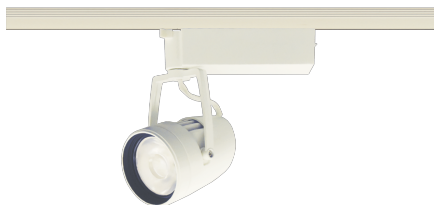

Item no. SD376-4055W9040-LX

Series Name: cledy versa L-G tracklight

Installation	Track mount
Type	cledy versa L-G tracklight
Fixture wattage	38.5W
Beam angle	54deg
Color Temp.	4000K
CRI	Ra>90
Luminous	3847 lm
Body	Die-castaluminumalloy
Body finish	White
Trim finish	White
Reflector finish	N/A
IP Rate	IP20
Light source	COB module
Input Voltage	AC220~240V
Dimming Type	Non-Dimmable
Certificate	CE,CCC
Cut Hole	N/A