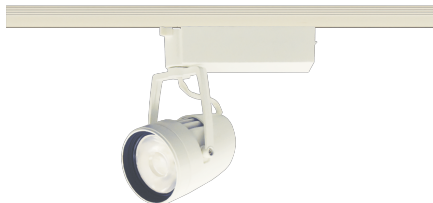

Item no. SD376-3725W9040-LX

Series Name: cledy versa L-G tracklight

Installation	Track mount
Type	cledy versa L-G tracklight
Fixture wattage	35.5W
Beam angle	26deg
Color Temp.	4000K
CRI	Ra>90
Luminous	3698 lm
Body	Die-castaluminumalloy
Body finish	White
Trim finish	White
Reflector finish	N/A
IP Rate	IP20
Light source	COB module
Input Voltage	AC220~240V
Dimming Type	Non-Dimmable
Certificate	CE,CCC
Cut Hole	N/A