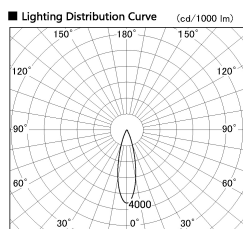

Item no. SD376-3725W9040-LX

Series Name: cledy versa L-G tracklight

■ Direct Horizontal Illuminance SD376-3725W9040-LX

φ	Illuminance Angle	Beam Angle	Vertical Illuminance (lx)
440	25°	26°	54630
880			13660
1330			6070
1770			3410
			2190
			1520
			1110
			850

Installation	Track mount
Type	cledy versa L-G tracklight
Fixture wattage	35.5W
Beam angle	26deg
Color Temp.	4000K
CRI	Ra>90
Luminous	3698 lm
Body	Die-castaluminumalloy
Body finish	White
Trim finish	White
Reflector finish	N/A
IP Rate	IP20
Light source	COB module
Input Voltage	AC220~240V
Dimming Type	Non-Dimmable
Certificate	CE,CCC
Cut Hole	N/A