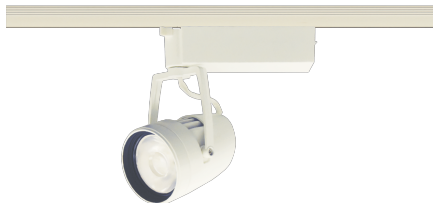

Item no. SD376-3725W9040-LX

Series Name: cledy versa L-G tracklight

■ Direct Horizontal Illuminance SD376-3725W9040-LX

φ	Illuminance Angle	Beam Angle	Vertical Illuminance (lx)
440	25°	26°	54630
880			13660
1330			6070
1770			3410
			2190
			1520
			1110
			850

Installation	Track mount
Type	cledy versa L-G tracklight
Fixture wattage	35.5W
Beam angle	26deg
Color Temp.	4000K
CRI	Ra>90
Luminous	3698 lm
Body	Die-castaluminumalloy
Body finish	White
Trim finish	White
Reflector finish	N/A
IP Rate	IP20
Light source	COB module
Input Voltage	AC220~240V
Dimming Type	Non-Dimmable
Certificate	CE,CCC
Cut Hole	N/A