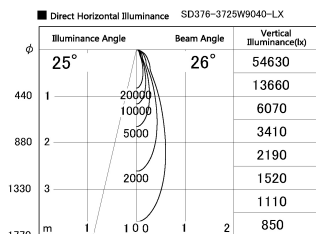

Item no. SD376-3725W9040-LX

Series Name: cledy versa L-G tracklight

Installation	Track mount
Type	cledy versa L-G tracklight
Fixture wattage	35.5W
Beam angle	26deg
Color Temp.	4000K
CRI	Ra>90
Luminous	3698 lm
Body	Die-castaluminumalloy
Body finish	White
Trim finish	White
Reflector finish	N/A
IP Rate	IP20
Light source	COB module
Input Voltage	AC220~240V
Dimming Type	Non-Dimmable
Certificate	CE,CCC
Cut Hole	N/A