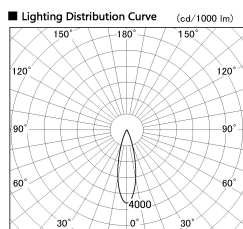

Item no. SD376-3725W9040-LX

Series Name: cledy versa L-G tracklight

Installation	Track mount
Type	cledy versa L-G tracklight
Fixture wattage	35.5W
Beam angle	26deg
Color Temp.	4000K
CRI	Ra>90
Luminous	3698 lm
Body	Die-castaluminumalloy
Body finish	White
Trim finish	White
Reflector finish	N/A
IP Rate	IP20
Light source	COB module
Input Voltage	AC220~240V
Dimming Type	Non-Dimmable
Certificate	CE,CCC
Cut Hole	N/A